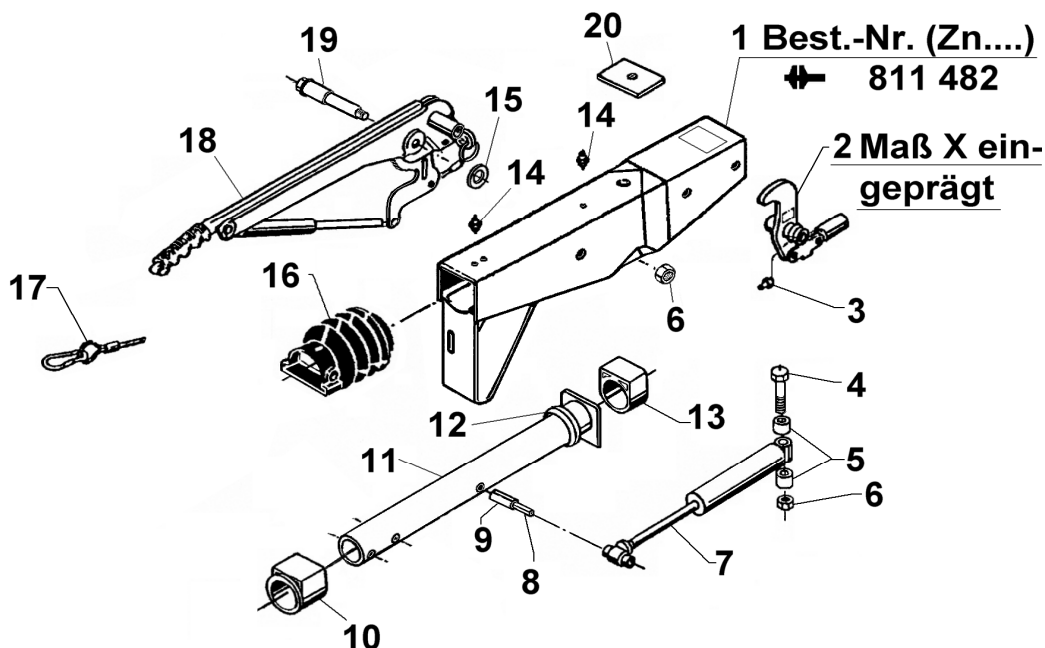

OVERRUN DEVICE 161S SQUARE 70

ETI- No. 811482

(Specify the order with the ETI No.)

AL-KO

Spare Parts

Item	Description	Drawing No.
1	BODY CPL WITH BUSHES FOR OD	*
2	BELL CRANK 90 : 27 WITH JOINT HEAD AND GREASE NIPPLE (POS.3) MOUNTED	380265
3	NIPPLE AS 6X1 CONUS	700203
4	BOLT HEX M12X120 DIN931	701670
5	BUSH	625660
6	NUT HEX M12 DIN980	704065
7	SHOCK ABSORBER	1215931
8	SPRING DOWEL PIN 7X48 DIN1481	704408
9	SPRING DOWEL PIN 12X48 DIN1481	704407
10	COLLAR BUSHING (NOT RUBED OUT)	353943
11	DRAW BAR	647455
12	DAMPING RUBBER	371372
13	ANTI-FRICTION BUSH (NOT RUBED OUT)	353942
14	NIPPLE AS 8X1 CONUS	2171710001
15	WASHER	370693
16	BELLOW	366356
17	BRAKE AWAY CABLE WITH HOOK	368605
18	HAND BRAKE LEVER CPL (incl. pos. 17)	220094
19	BEARING BOLT	581145
20	END STOP PLATE	625392

Item	Description	Drawing No.

* Look stamped in ord.no. on the OD

OD = Overrun device

provided	ETI-No.	changed	Change No.	Reason of the change	Revisions-No.
25.07.05	811482_en	14.07.2009	FREIGABE		A