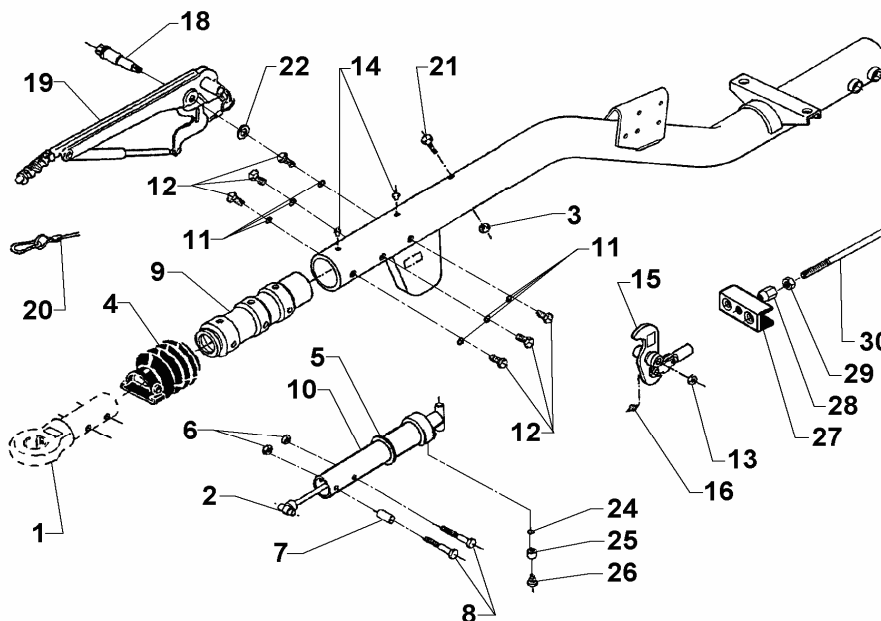

OVERRUN DEVICE 161 R/K

ETI- No. 811331

(Specify the order with the ETI No.)

AL-KO

Spare Parts

Item	Description	Drawing No.
1	DRAWBAR EYE (WITHOUT FIXING MATERIAL)	DIN 1302120
		AC 1312957
		RING *68 1302125
		ITALY 1302119
		COUPLING 247163
2	SHOCK ABSORBER	583528
3	NUT HEX M12 DIN 980 V 8A3C	704065
4	BELLOWS	366356
5	PROFILERING	371372
6	NUT HEX M12 DIN 985-10 A3C	702750
7	BUSH ONLY AT COUPLING	357242
8	BOLT HEX M12x65 DIN 931	700223
9	CAST-BEARING CARTRIDGE	583367
10	DRAWTUBE WELDED	380533
11	WASHER A8,4 DIN 6798 A3C	703466
12	BOLT HEX M8x9 DIN 933 8.8 A3C	703177
13	NUT HEX M12 DIN 980-V 8A3C	704065
14	GREASE NIPPLE AM 8x1 CONUS	368461
15	BELL CRANK CPL. (WITH JOINT HEAD AND GREASE NIPPLE MONT.)	384655
16	GRASE NIPPLE AM 6 CONUS	700203
18	BEARING BOLT	581145
19	HAND BRAKE LEVER CPL. WITH BRAKE AWAY CABLE	220094

Item	Description	Drawing No.
20	BRAKE AWAY CABLE WITH HOOK	368605
21	BOTL HEX M12x90 DIN 931 V 8A3C	702823
22	WASHER (19,2x34x2)	370693
24	WASHER A8,4 DIN 6798 ZINCED	703466
25	BUSH	583463
26	BEARING BOLT	583042
27	SHIP PROFILE	2385760002
28	SHPERIC NUT	2088890006
29	NUT HEX M10 DIN 934 - 8A3C	700109
30	CONNECTION ROD 9x1200	350086