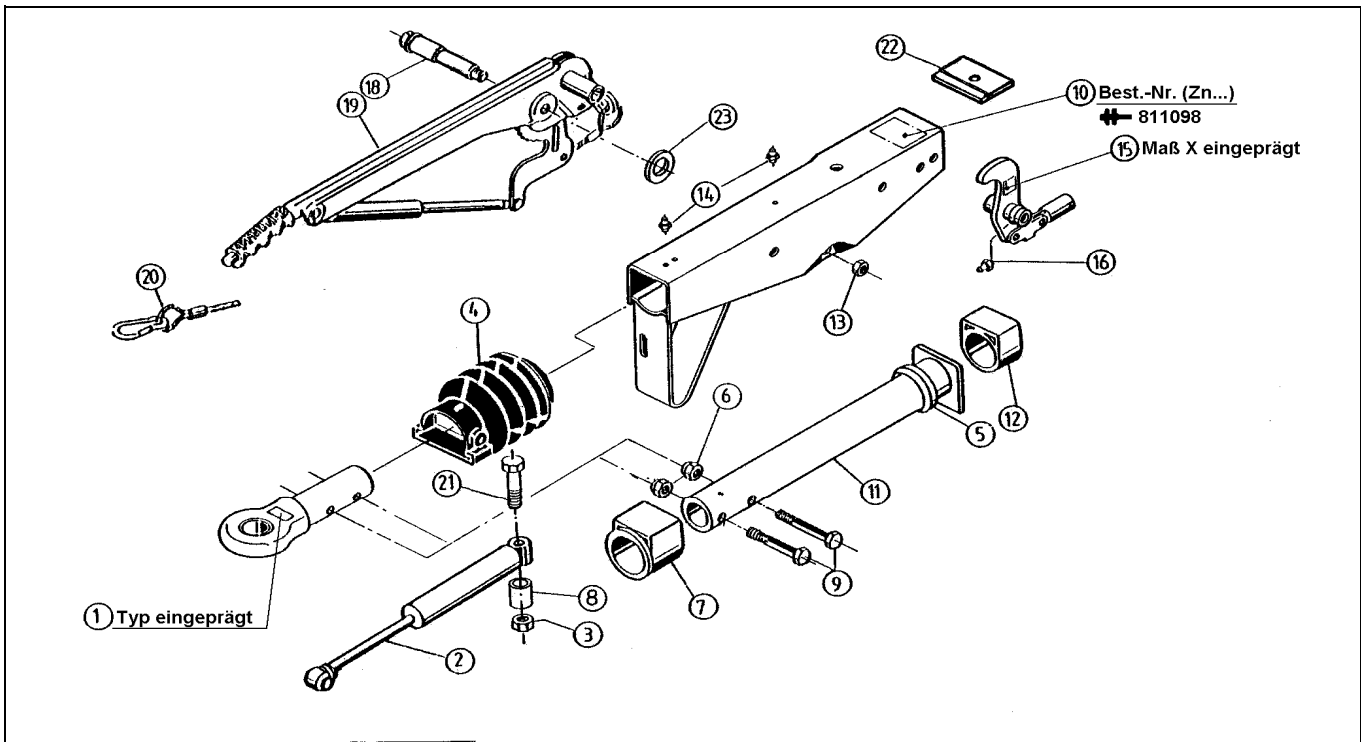

OD VKT 70 161S GAS SP EYE

ETI- No. 811098

(Specify the order with the ETI No.)

AL-KO

Spare Parts

Item	Description	Drawing No.
1	DRAWBAR EYE (PURCHASE ORDER BY TYPE, WITHOUT FIXING MATERIAL)	DIN 357419
		NATO 357420
		ITALY 370999
2	SHOCK ABSORBER WITH BUSH	370558
3	NUT HEX M12 DIN 6925-8	700645
4	BELLOWS	366356
5	PROFILE RING	371372
6	NUT HEX M12 DIN 985-10 A3C	702750
7	BUSH (NOT RUB OUT)	353943
8	BUSH	370580
9	BOLT HEX M12x60 DIN 931	700222
10	BODY CPL. WITH BUSHS OVERRUN DEVICE	AT THE TIME OF ORDER SEE GRAVE DRAWING-NO. OVERRUN DEVICE
11	DRAW TUBE WELDED	571875
12	BUSH (NOT RUB OUT)	353942
13	NUT HEX M12 DIN 985-10 A3C	702750
14	GREASE NIPPLE AM 9x1 CONUS	375900
15	BELL CRANK WITH JOINT HEAD AND GREASE NIPPLE	iH = 90:27 380265
16	GREASE NIPPLE AM 6 CONUS	700203
18	BEARING BOLT	581145

Item	Description	Drawing No.
19	HAND BRAKE LEVER CPL. WITH BRAKE AWAY CABLE	220094
20	BRAKE AWAY CABLE	368605
21	BOLT HEX M12x120 DIN 931	701670
22	END STOP PLATE	581699
23	WASHER (19,4x34x3)	370693

AT THE TIME OF ORDER ALWAYS INDICATE ETI-NO.