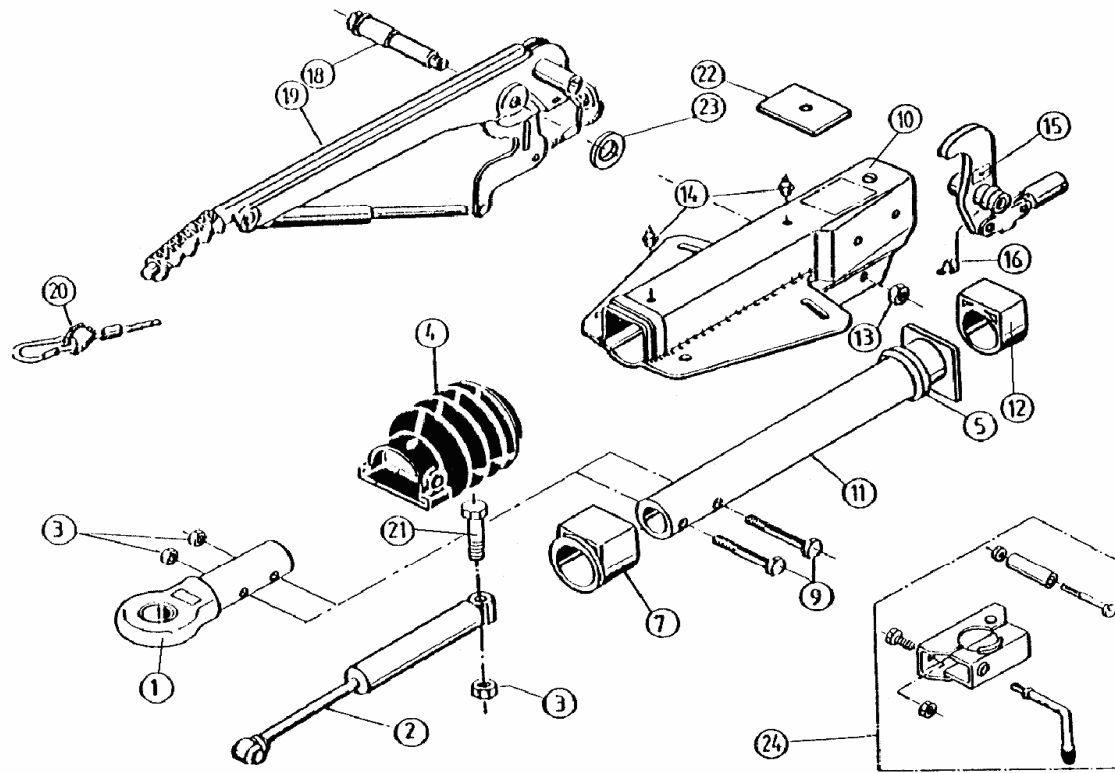

# OD V 161S GAS SP ST EYE TILL 10/92

ETI- No. 811010

(Specify the order with the ETI No.)

# AL-KO

Spare Parts

Item	Description	Drawing No.
1	DRAWBAR EYE (FRANCE, WITHOUT FIXING MATERIAL)	367292
2	SHOCK ABSORBER	370558
3	NUT HEX M12 DIN 985-10 A3C	702750
4	BELLOWS	366356
5	PROFILE RING	371372
6	NUT HEX M12 DIN 985-10 A3C	702750
7	BUSH (NOT RUB OUT)	353943
9	BOLT HEX M12x70 DIN 931	700061
10	BODY CPL WITH BUSHS OVERRUN DEVICE	AT THE TIME OF ORDER SEE GRAVE DRAWING-NO. OVERRUN DEVICE
11	DRAW TUBE WELDED	571875
12	BUSH (NOT RUB OUT)	353942
13	NUT HEX M12 DIN 985-10 A3C	702750
14	GREASE NIPPLE AM 8X1 CONUS	2171710001

Item	Description	Drawing No.
15	BELL CRANK WITH JOINT HEAD AND GREASE NIPPLE (POS 16) IH = 90:27	380285
16	GREASE NIPPLE AM 6 CONUS	700203
18	BEARING BOLT	2077710503
19	HAND BRAKE LEVER CPL WITH BRAKE AWAY CABLE	299229
20	BRAKE AWAY CABLE WITH HOOK	368605
21	BOLT HEX M 12x90 DIN 931	700312
22	END STOP PLATE	581699
23	WASHER (17,2x30x3) DIN 125	700625
24	CLAMP FOR TUBE 48 ( RETROFIT KIT COULD ADD ON OPTIONALLY)	293020