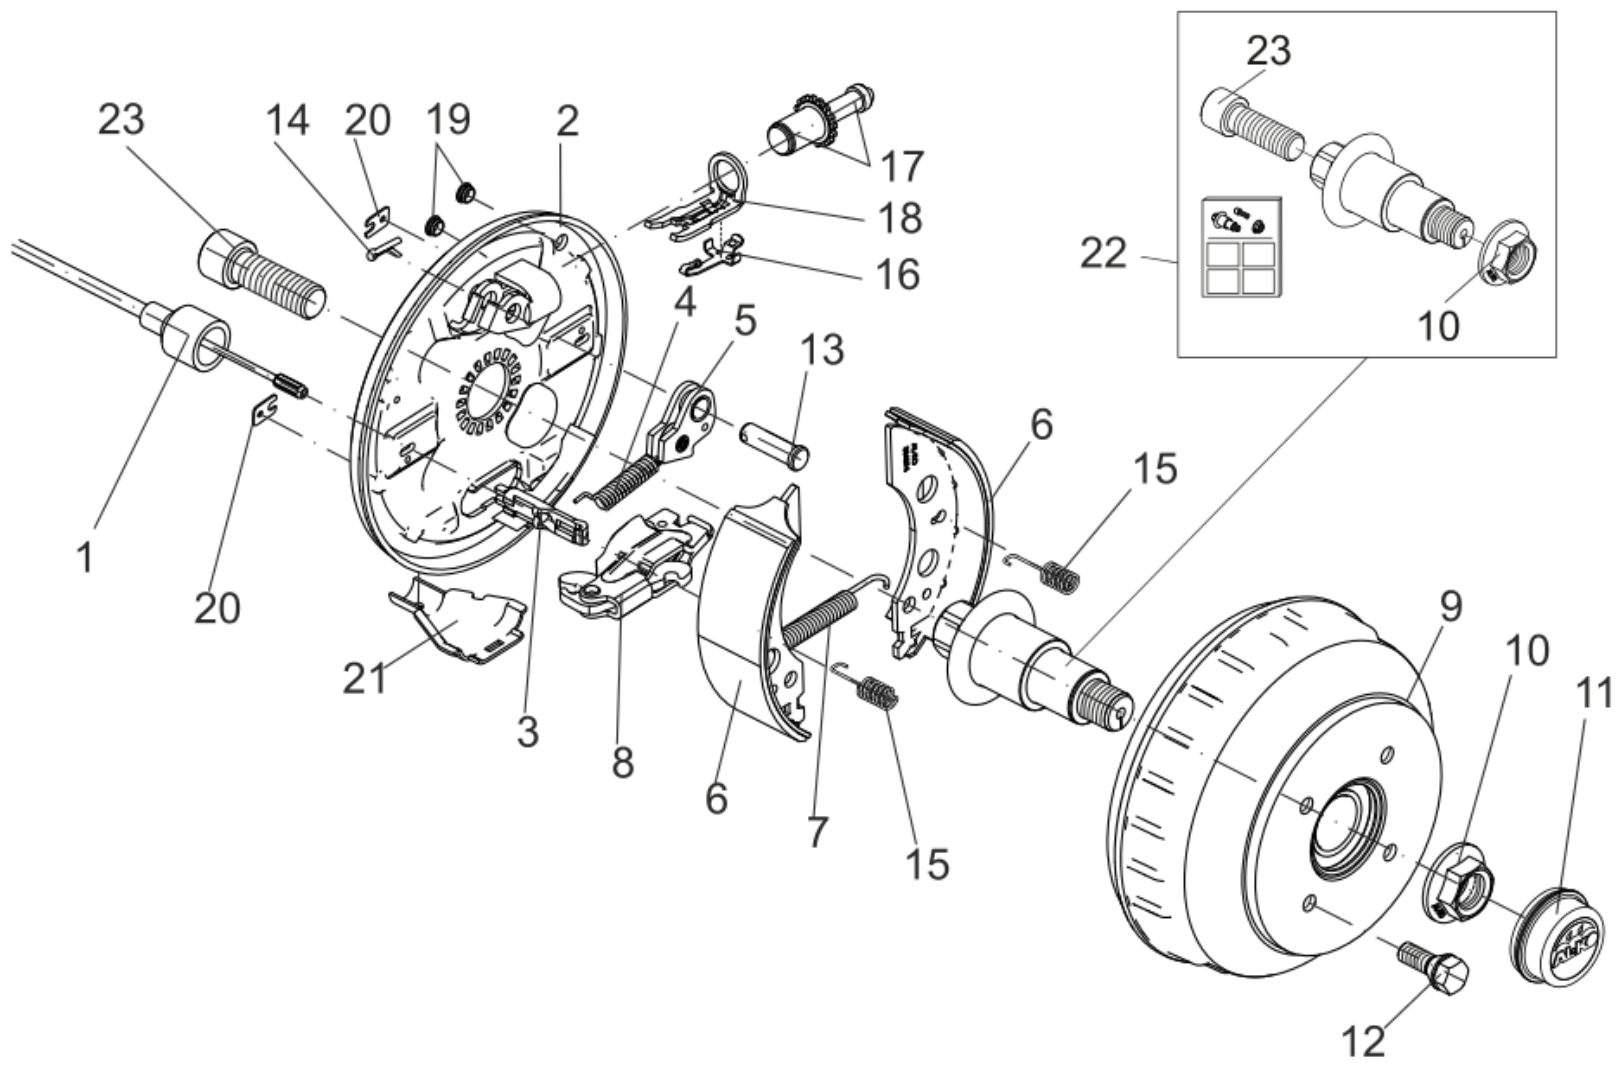

## Wheel brake EURO COMPACT 1637 waterproofed M22 (811978)

Item no.	Article no.	Description	Quantity	Unit	Remark
1	247281	Bowden cable COMPACT 350/546 long PROFI LONG LIFE	1	PC	
1	247282	Bowden cable COMPACT 530/726 long PROFI LONG LIFE	1	PC	
1	247283	Bowden cable COMPACT 770/966 long PROFI LONG LIFE	1	PC	
1	247284	Bowden cable COMPACT 890/1086 long PROFI LONG LIFE	1	PC	
1	247285	Bowden cable COMPACT 1020/1216 long PROFI LONG LIFE	1	PC	
1	247286	Bowden cable COMPACT 1130/1326 long PROFI LONG LIFE	1	PC	
1	247287	Bowden cable 1320/1516 long PROFILONG LIFE	1	PC	
1	247288	Bowden cable COMPACT 1430/1626 long PROFI LONG LIFE	1	PC	
1	247289	Bowden cable COMPACT 1620/1816 long PROFI LONG LIFE	1	PC	
1	247290	Bowden cable COMPACT 1790/1986 long PROFI LONG LIFE	1	PC	
2	571950	Braking plate welded left	1	PC	
2	571951	Braking plate welded right	1	PC	
3	604262	Connection eye wheel brake 1637/2051/2361	1	PC	The open side of the connection eye for the bowden cable must show to the centre of rotation of the brake lever.
4	2187370003	Tension spring	1	PC	