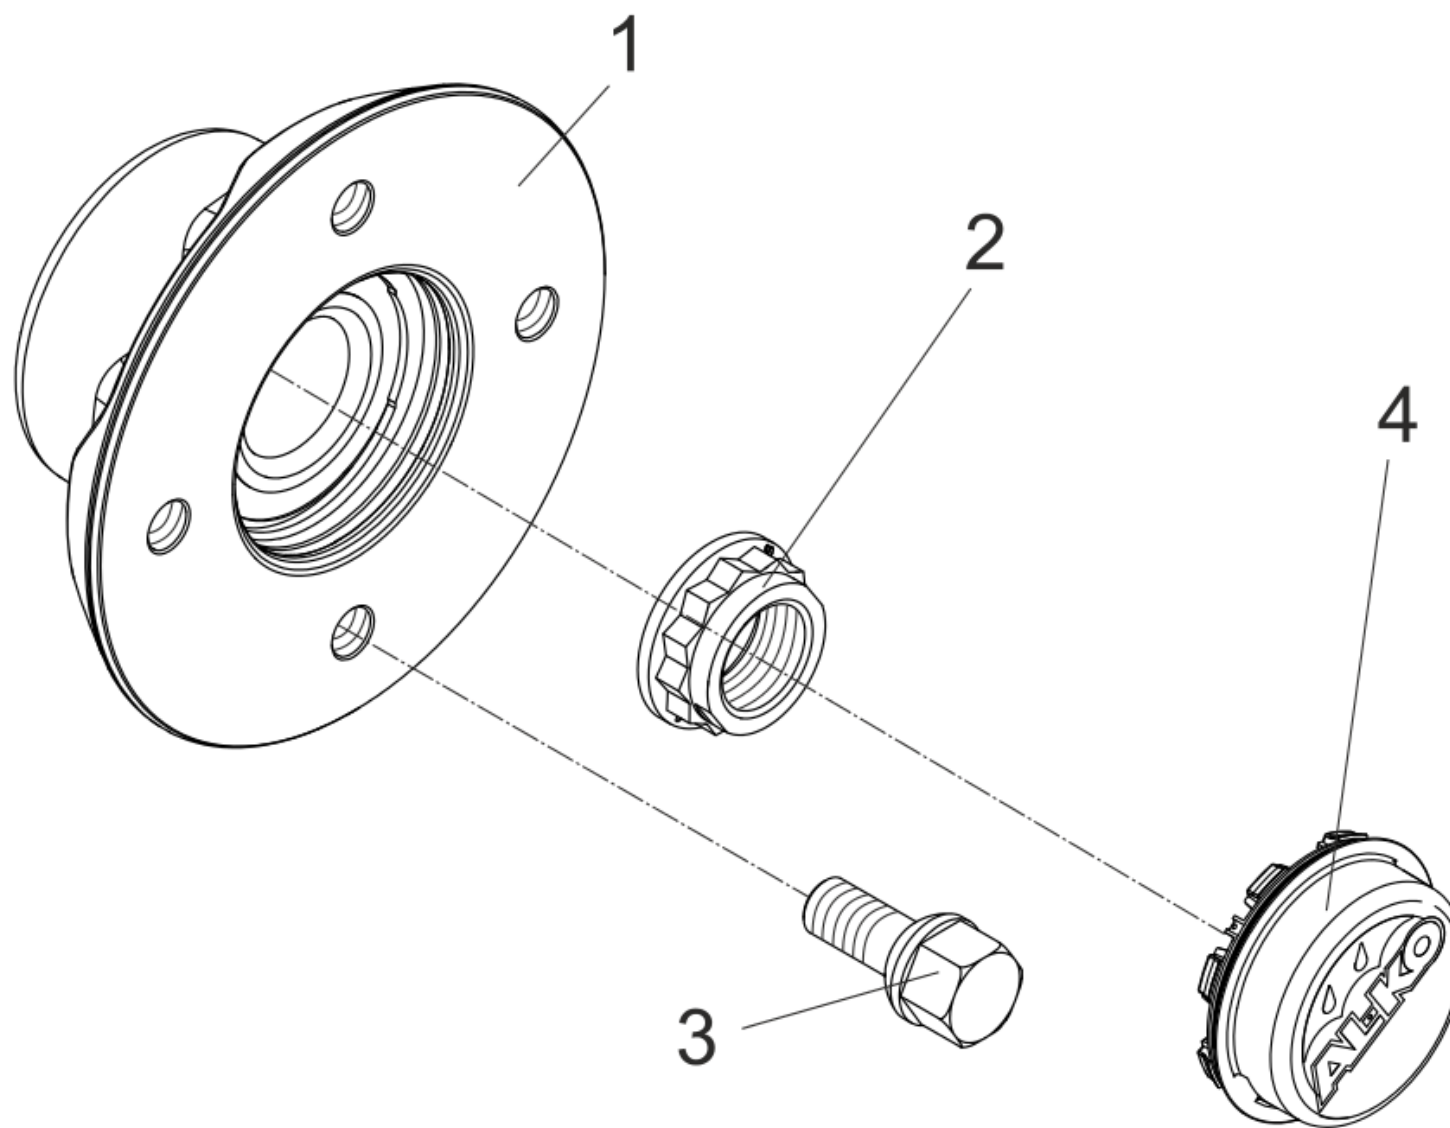

811926

Inhaltsverzeichnis

Hub wheel load 450 Kg waterproofed (811926)

3

Hub wheel load 450 Kg waterproofed (811926)

Hub wheel load 450 Kg waterproofed (811926)

| Item no. | Article no. | Description | Quantity | Unit |
|----------|-------------|--|----------|------|
| 1 | 1650714 | Hub cpl. 375 kg 98x4 waterproofed | 1 | PC |
| 1 | 1650715 | Hub cpl. 375 kg 100x4 waterproofed | 1 | PC |
| 1 | 1650716 | Hub cpl. 375 kg 112x5 waterproofed | 1 | PC |
| 1 | 1655731 | Hub cpl. 375 kg 114,3x5 waterproofed | 1 | PC |
| 1 | 1655968 | Hub cpl. 375 kg 130x4 waterproofed | 1 | PC |
| 1 | 1656654 | Hub cpl. 375 kg 101,6x4 waterproofed | 1 | PC |
| 1 | 1730743 | Spare parts set bearing for hub waterproofed | 1 | PC |
| 2 | 1650313 | Flange nut M24x1,5 12-sided | 1 | PC |
| 3 | 2081670002 | Wheel bolt sperical M14x1,5 x25 | 1 | PC |
| 3 | 2081670018 | Wheel bolt conical 60° M12x1,5x24 | 1 | PC |
| 3 | 2081670020 | Wheel bolt sperical M12x1,5 x25 | 1 | PC |
| 3 | 2088920010 | Wheel bolt sperical M10x1,25x22 | 1 | PC |
| 4 | 1235357 | End cap waterproofed | 1 | PC |