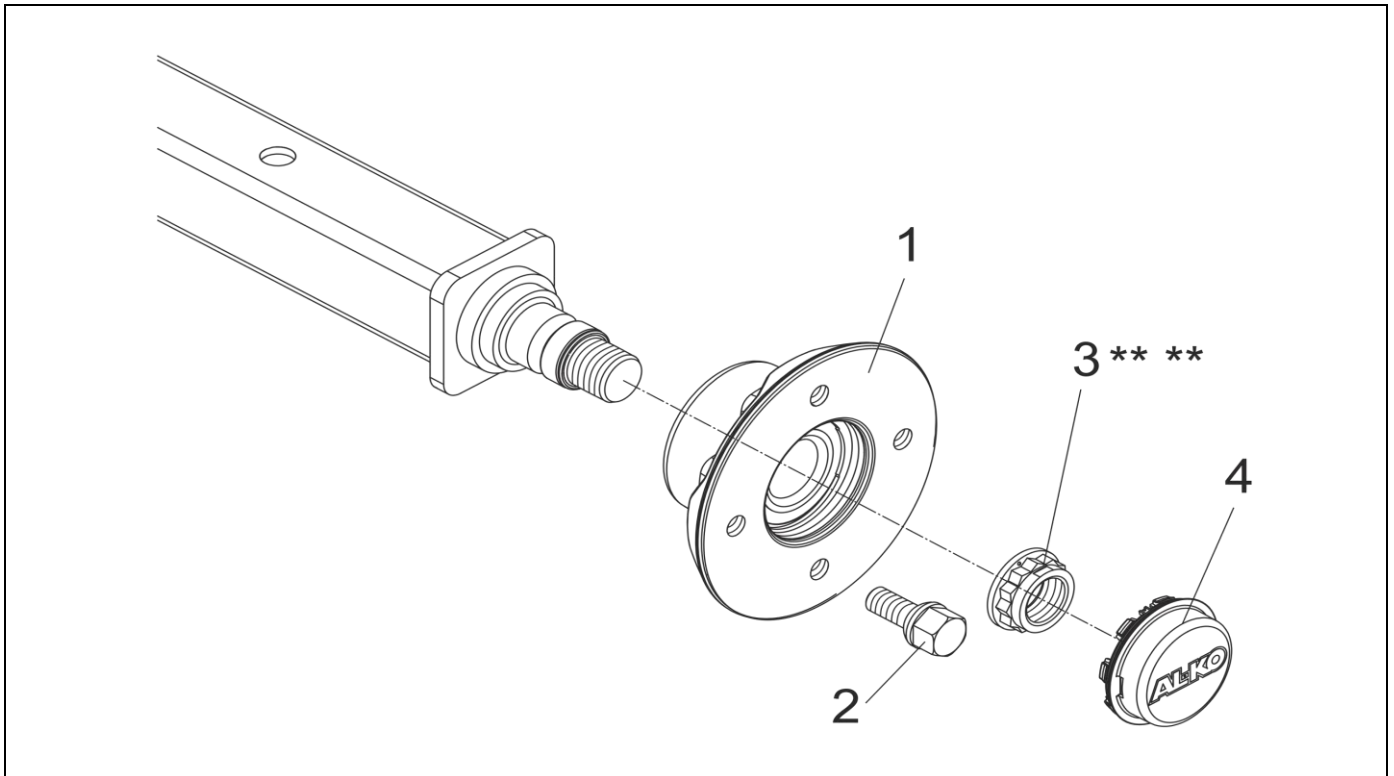

# AXLE RIGID UNBRAKED EA 750KG TOP ASSEMBLY

ETI- No. 811768

(Specify the order with the ETI No.)

**AL-KO**  
Spare Parts

Item	Description	Part No.
1	HUB COMPLETE WITH BEARINGS Ø98X4 M12X1.5	1650722
	SPARE PARTS SET: 1X BEARING, 1X CIRCLIP, 1X FLANGE NUT	1730742
2	WHEEL BOLT	CONUS M12X1.5 2081670018
		SPHERIC M12x1.5 2081670020
3	FLANGE NUT M24X1.5 TWELVE SQUARE ** **	1650313
4	END CAP Ø60	1235356

\*\*\* FOR SAFETY REASONS: SELF-LOCKING NUT AND SCREW WITH CHEMICAL / MECHANICAL SELF-LOCKING MUST BE USED ONCE. AFTER UNTIGHTEN ALWAYS USE A NEW SPARE.

provided	ETI-No.	changed	Change No.	Reason of the change	Revisions-No.
06.08.15ÖJ	811768_en		FREIGABE		A