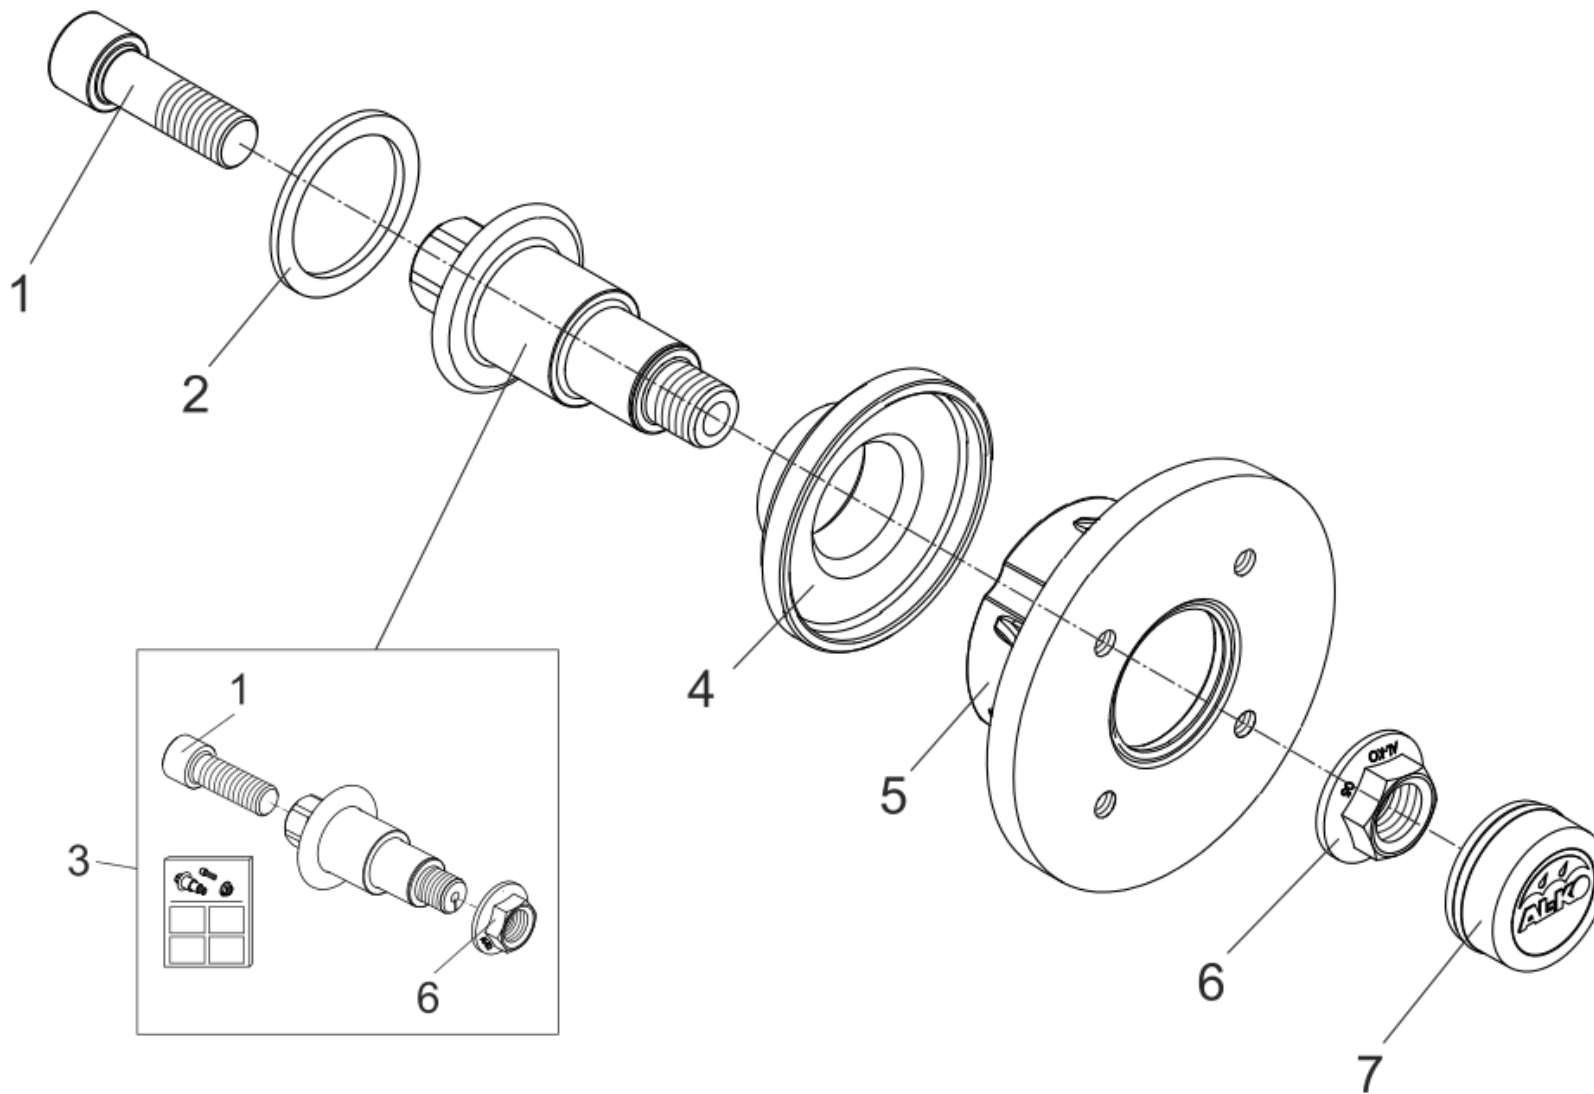

811516

Inhaltsverzeichnis

Hub wheel load 650 Kg waterproofed (811516)

3

Hub wheel load 650 Kg waterproofed (811516)

Hub wheel load 650 Kg waterproofed (811516)

Item no.	Article no.	Description	Quantity	Unit	Remark
1	704096	Cylinder screw M20X60 DIN 912 at drawing	1	PC	For safety reasons: Self locking nuts and screws with chemical self locking must be used once. After untighten always use a new part.
2	1360053	Distance washer	1	PC	
3	1732707	Spare parts set stub axle unbraked bearing Ø34 M20	1	PC	
4	1360225	Impact protection Ø45/95	1	PC	
5	1224802	Spare parts set bearing wheel brake 2051 waterproofed	1	PC	
5	1367975	Hub cpl. 650 kg 98x4 waterproofed	1	PC	
5	1367976	Hub cpl. 650 kg 100x4 waterproofed	1	PC	
5	1367977	Hub cpl. 650 kg 112x5 waterproofed	1	PC	
6	581200	Flange nut M24x1,5	1	PC	For safety reasons: Self locking nuts and screws with chemical self locking must be used once. After untighten always use a new part.
7	1313924	End cap waterproofed Ø57	1	PC	