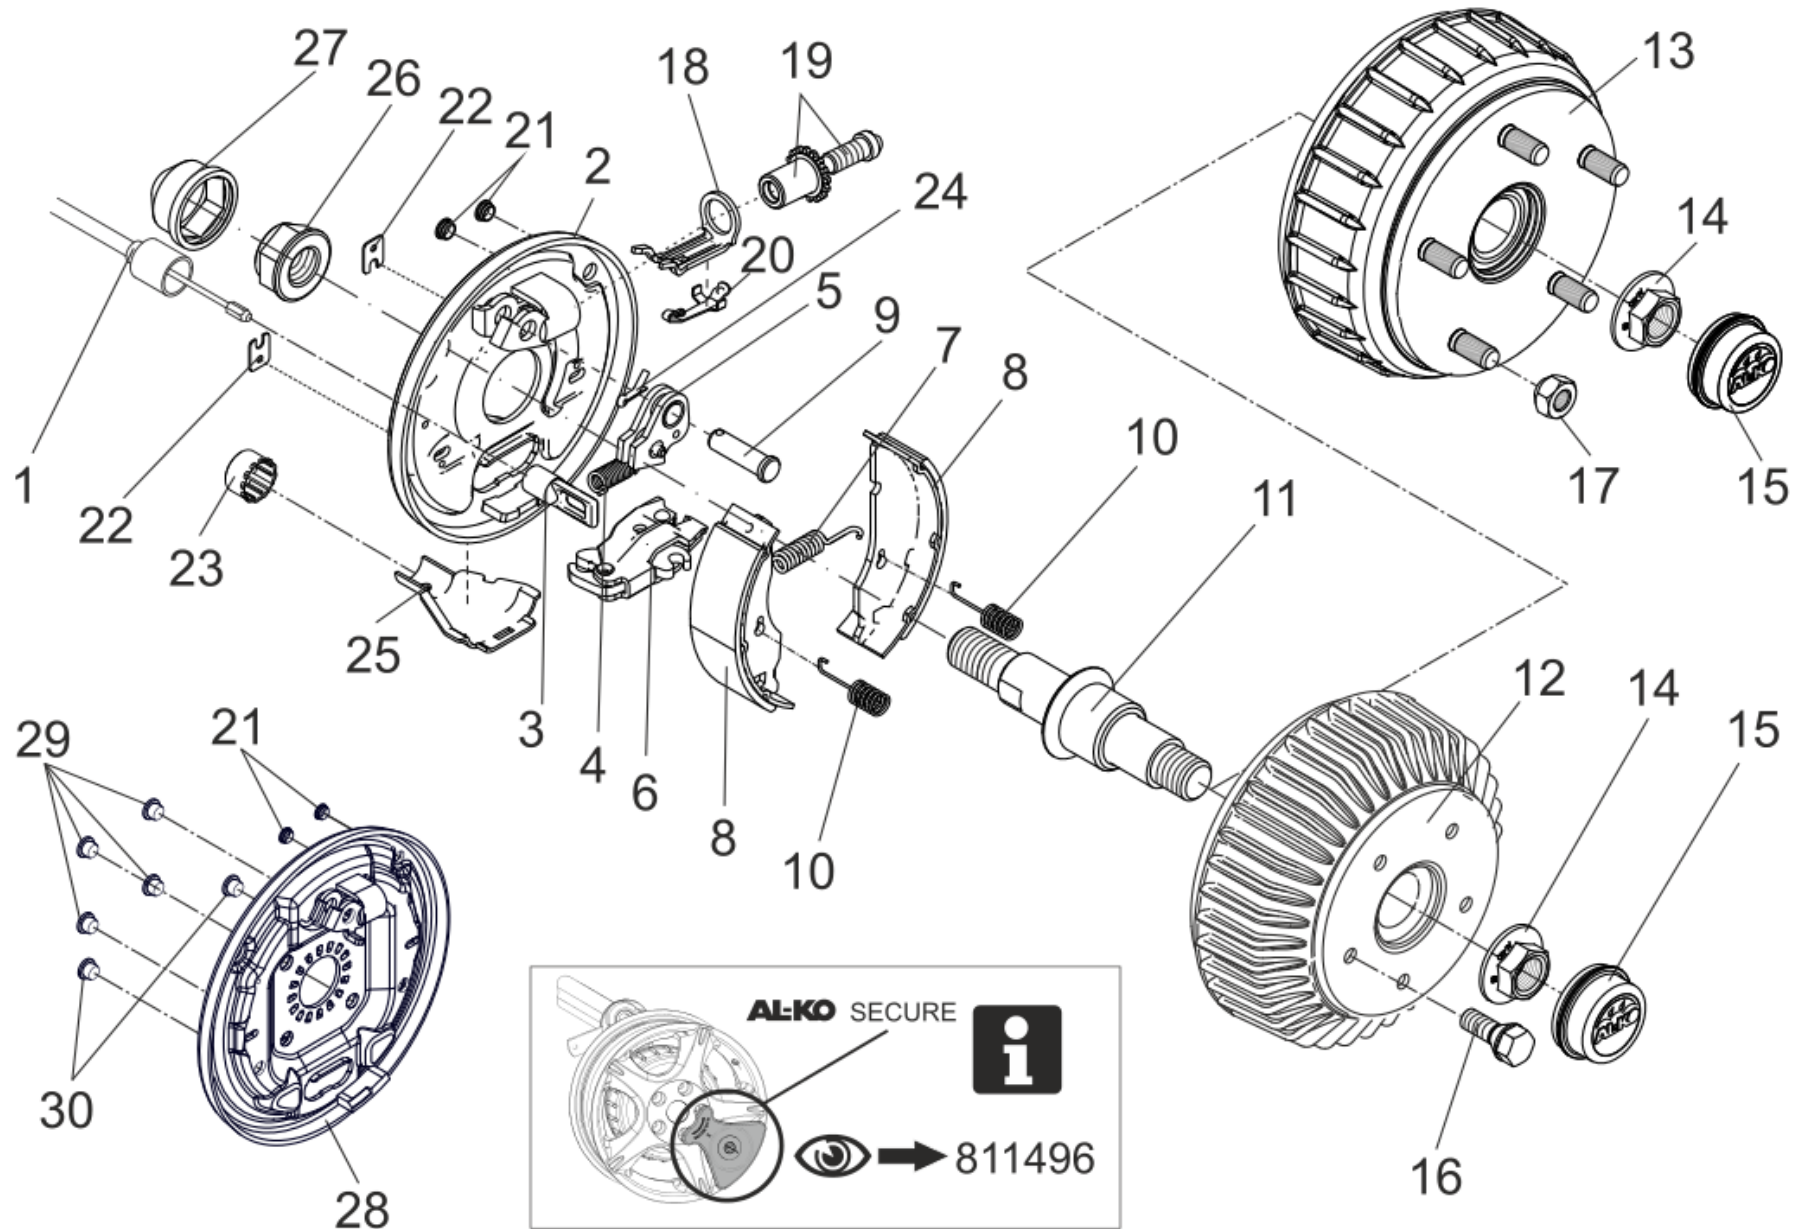

## Wheel brake EURO1 2361 CB1800 waterproofed (807014)

Item no.	Article no.	Description	Quantity	Unit	Remark
1	247281	Bowden cable PROFILONG LIFE 350/546	1	PC	
1	247282	Bowden cable PROFILONG LIFE 530/726	1	PC	
1	247283	Bowden cable PROFILONG LIFE 770/966	1	PC	
1	247284	Bowden cable PROFILONG LIFE 890/1086	1	PC	
1	247285	Bowden cable PROFILONG LIFE 1020/1216	1	PC	
1	247286	Bowden cable PROFILONG LIFE 1130/1326	1	PC	
1	247287	Bowden cable PROFILONG LIFE 1320/1516	1	PC	
1	247288	Bowden cable PROFILONG LIFE 1430/1626	1	PC	
1	247289	Bowden cable PROFILONG LIFE 1620/1816	1	PC	
1	247290	Bowden cable PROFILONG LIFE 1790/1986	1	PC	
2	572373	Braking plate right 2361	1	PC	
2	572372	Braking plate left 2361	1	PC	
3	604262	Connection eye wheel brake 1637/2051/2361	1	PC	The open side of the connection eye for the bowden cable must show to the centre of rotation of the brake lever.
4	2187370003	Tension spring	1	PC	
5	571386	Auto reserve lever cpl. left	1	PC	
5	571387	Auto reserve lever cpl. right	1	PC	
6	571510	Expanding joint lock compl. 2051/2361	1	PC	The center of rotation of the brake lever must be fixed on the same side as the bolt of the auto-reverse.

## Wheel brake EURO1 2361 CB1800 waterproofed (807014)

Item no.	Article no.	Description	Quantity	Unit	Remark
23	371389	Protective cap	1	PC	
24	700192	Split pin 4x20 DIN 94 (at drawing)	1	PC	
25	371387	Brake cable shell 1637-2361	1	PC	
26	703112	Hexagon lock nut M30 according to drawing	1	PC	For safety reasons: Self locking nuts and screws with chemical self locking must be used once. After untighten always use a new part.
27	582542	Protective cap	1	PC	
28	692566	Braking plate welded left 2361 wash-design	1	PC	
28	692567	Braking plate welded right 2361 wash-design	1	PC	
29	691945	Seal plug for SECURE-brake plate	1	PC	
30	693099	Seal plug	1	PC	