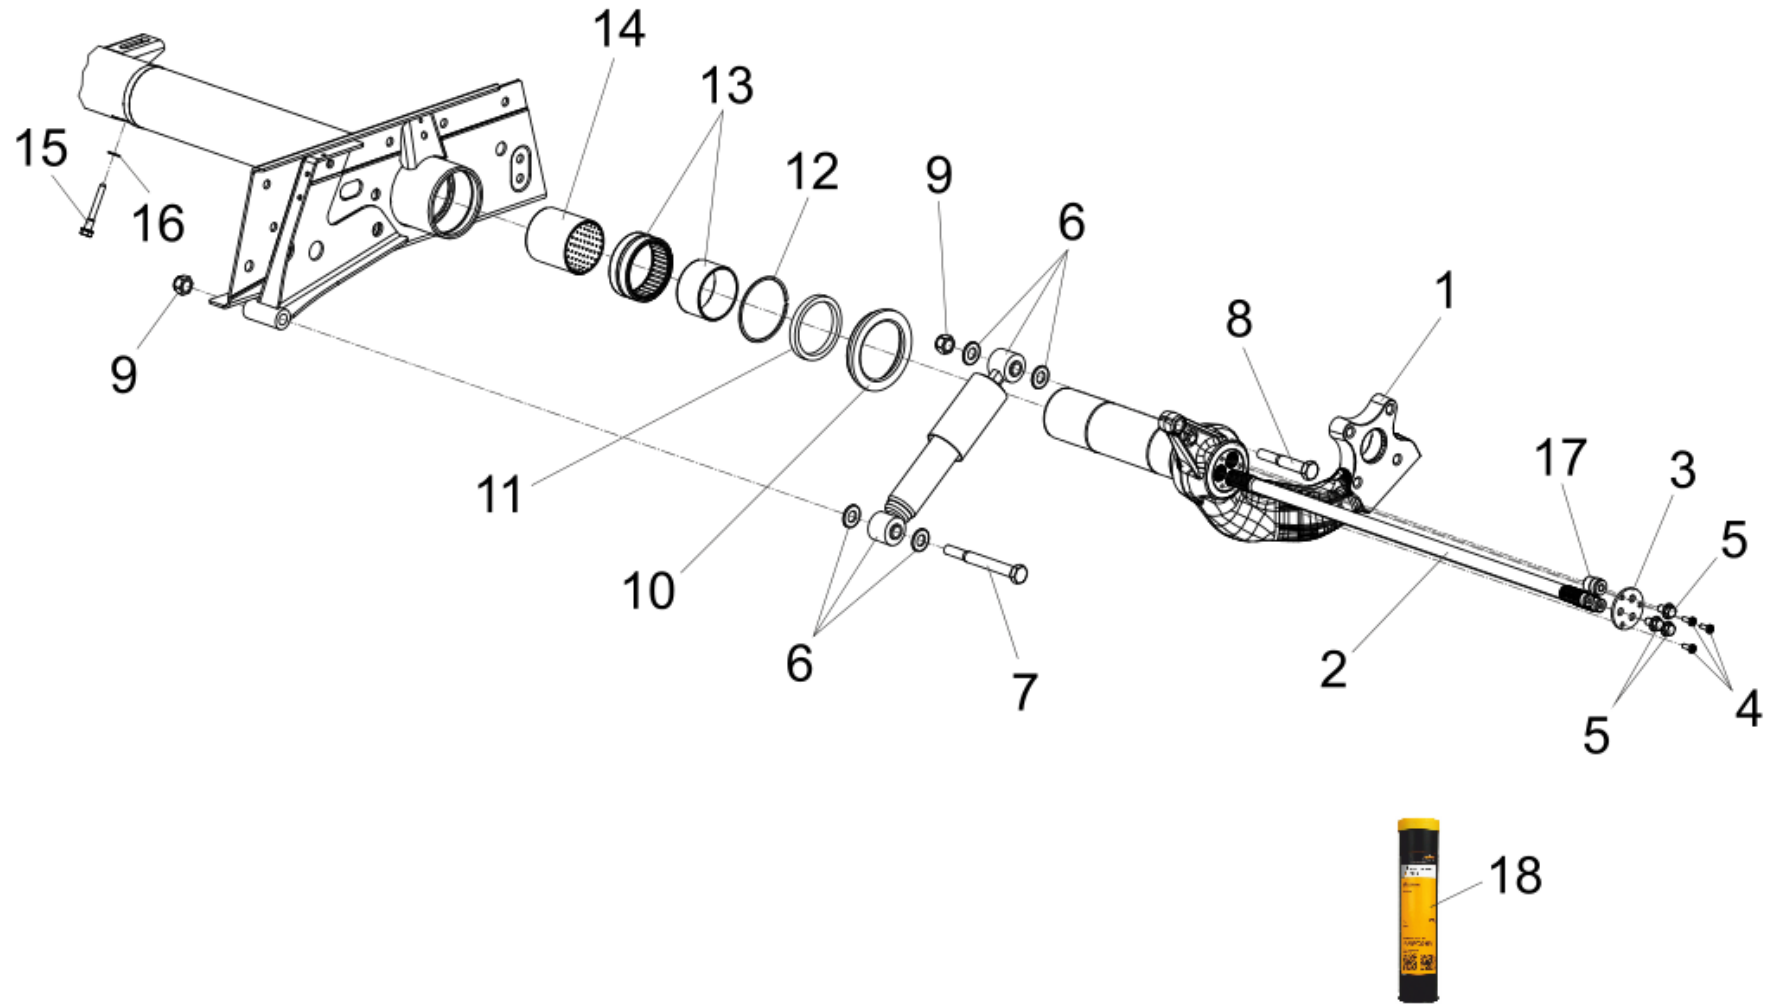

Axle CA 6 (812039)

Axle CA 6 (812039)

Item no.	Article no.	Description	Quantity	Unit	Remark
1	664845	Swing arm left cpl.	1	PC	
1	664846	Swing arm right cpl.	1	PC	
2	662942	Torsion bar BTR air suspension left; color coding red-white	1	PC	
2	662943	Torsion bar BTR air suspension right; color coding yellow-white	1	PC	
3	632139	Plate	1	PC	
4	704457	Screw TORx6X16-ST DIN 7500-C	1	PC	
5	L13441402	Screw M10X16 DIN 6921	1	PC	
6	1291274	Shock absorber cpl. with 4 washers	1	PC	
6	1293729	Shock absorber cpl. with 4 washers	1	PC	When ordering, please use the material number embossed on the shock absorber.)
6	1293891	Shock absorber cpl. with 4 washers	1	PC	
7	705259	Hexagon screw M16x1,5x140 ISO 8765 10.9 GEOMET321	1	PC	
8	704523	Hexagon screw M16X1,5 x95 DIN 960 10.9 GEO	1	PC	
9	704528	hexnut M16X1,5 DIN 985-10	1	PC	For safety reasons: Self locking nuts and screws with chemical self locking must be used once. After untighten always use a new part.
10	664963	Sealing	1	PC	

Axle CA 6 (812039)

Item no.	Article no.	Description	Quantity	Unit	Remark
11	704720	Rotary shaft lip seal AS 80x95x10 DIN 3760-NB	1	PC	
12	664977	Retaining ring Ø95 CA3 at drawing	1	PC	
13	1674915	Spare parts set needle roller bearing	1	PC	
14	562358	Plain bearing bush 75x80x80	1	PC	Extraction / assembly (special tool) required for dismantling / assembly! Available from AL-KO with article number 1211430 !!!
15	662940	Stud screw M10	1	PC	
16	704508	Sealing ring 10X18X1,5 DIN 7603 CU	1	PC	
17	633751	Lock plug	1	PC	
18	800190	STABUTHERM grease cartridge GH461	1	PC	