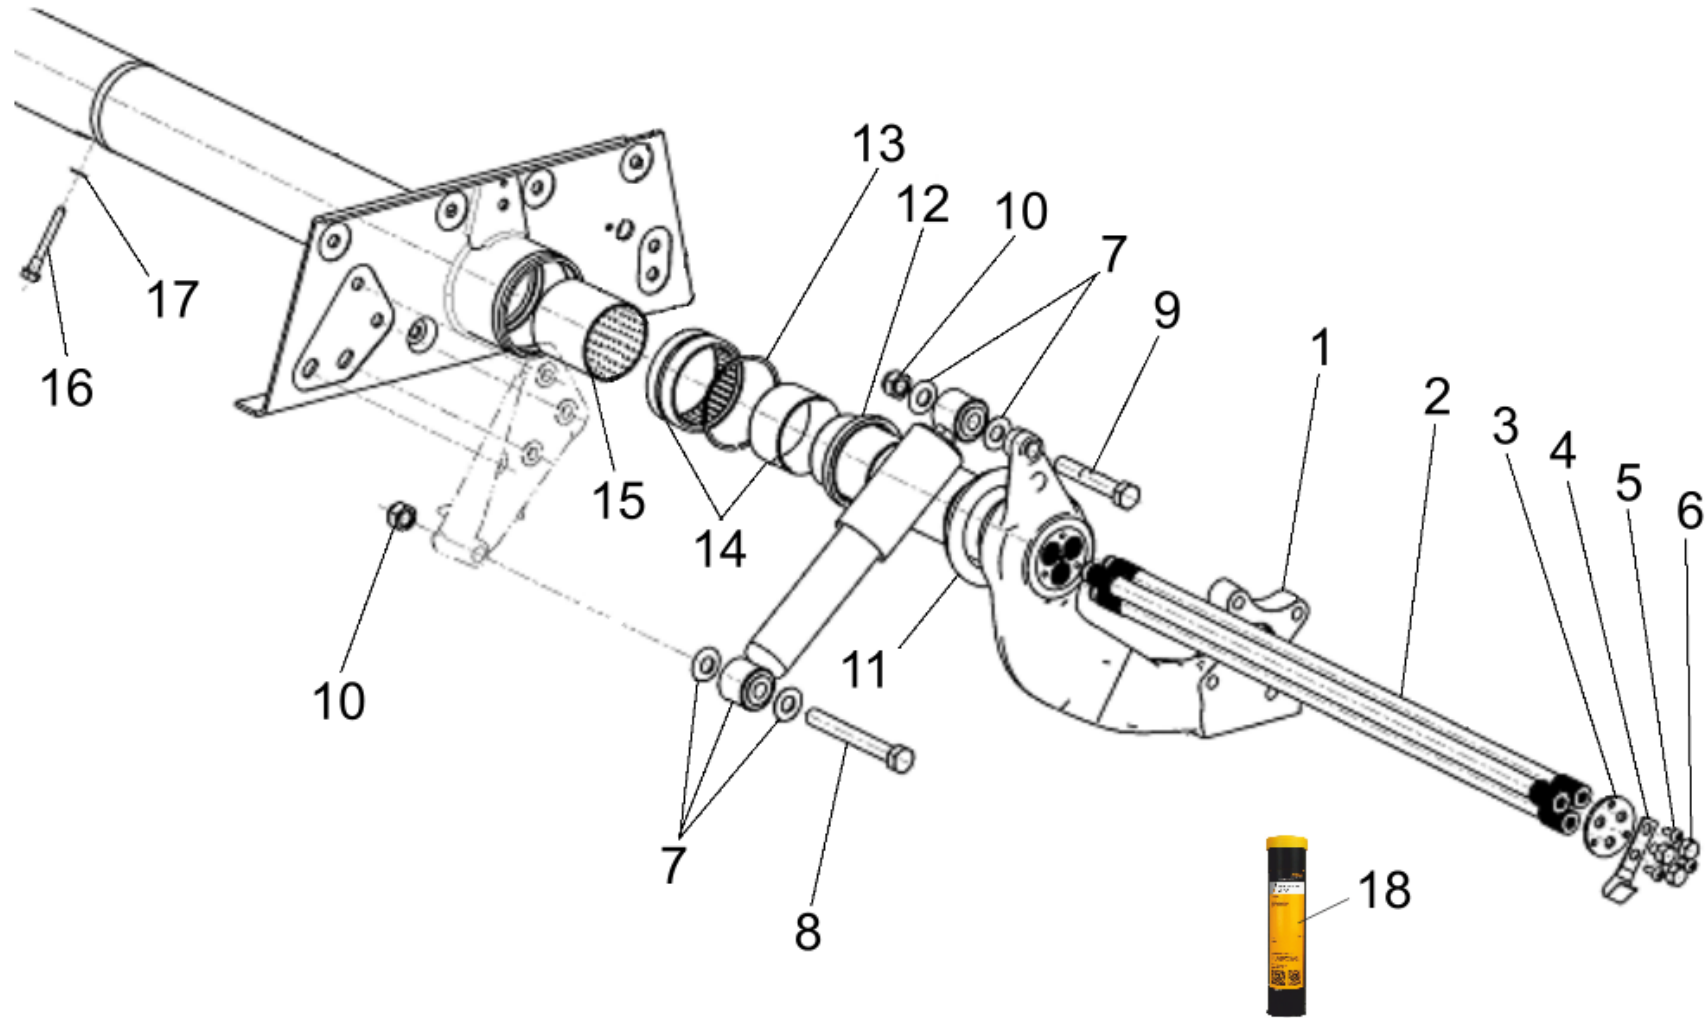

## Axle CA 3 (812013)

Item no.	Article no.	Description	Quantity	Unit	Remark
1	1370003	Swing arm left cpl.	1	PC	
1	1370004	Swing arm right cpl.	1	PC	
2	632770	Torsion bar BTR 1900 kg left; color coding red-blue	1	PC	
2	632771	Torsion bar BTR 1900 kg right; color coding yellow-blue	1	PC	
2	632772	Torsion bar BTR 1900 kg left; color coding red-green	1	PC	
2	632773	Torsion bar BTR 1900 kg right; color coding yellow-green	1	PC	
2	632774	Torsion bar BTR 1700 kg; left; color coding red-orange	1	PC	
2	632775	Torsion bar BTR 1700 kg; right; color coding yellow-orange	1	PC	
2	650406	Torsion bar BTR 2120 kg; left; color coding red-violet	1	PC	Extraction / assembly (special tool) required for dismantling / assembly! Available from AL-KO with article number 1211430 !!!
2	650407	Torsion bar BTR 2120 kg; right; color coding yellow-violet	1	PC	
2	661124	Torsion bar BTR 2500 kg; left; color coding red-brown	1	PC	
2	661125	Torsion bar BTR 2500 kg; right; color coding yellow-brown	1	PC	
3	632139	Plate	1	PC	
4	663131	Führung Bowdenzug AMC right	1	PC	