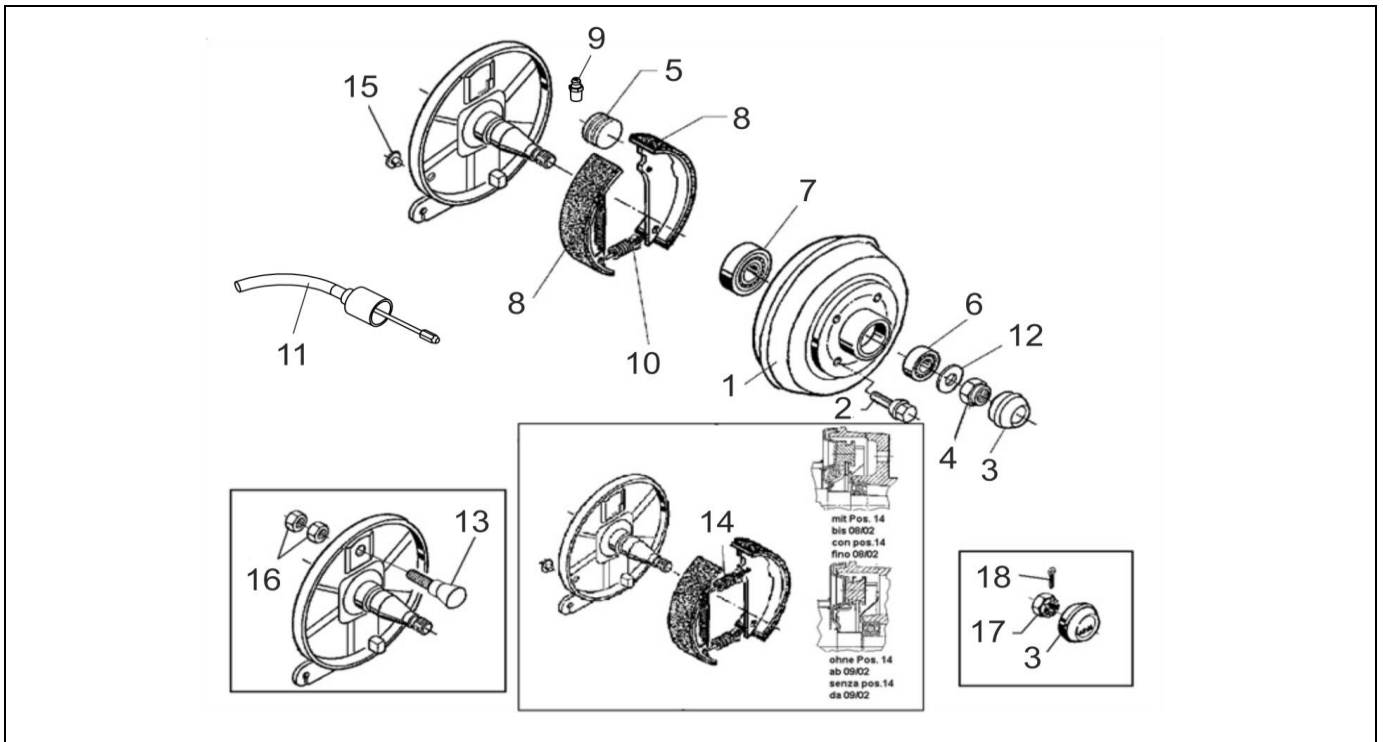

# WHEEL BRAKE PER 135.30 WITHOUT ADJUSTING DEVICE

ETI- No. 811233

(Specify the order with the ETI No.)

**AL-KO**

Spare Parts

Item	Description	Part No.
1	BRAKE DRUM Ø98X4 M12x1.5	370799
	Ø100X4 M12x1.5	625342
2	WHEEL BOLT	
	SPHERIC M12x1,5	2081670020
	CONUS M12x1,5	2081670018
3	END CAP	2083990002
4	LOCKING NUT	1312008
5	BEARING BOLT	647831
6	TAPER BEARING	705246
7	TAPER BEARING	705247
8	SET BRAKE JAW	1220335
9	GREASE NIPPLE CONUS DIN 71412-AS 6X1	700203
10	TENSION SPRING	370796
11	BOWDENCABLE	
	800/1020	357216
	1040/1260	357217
	1220/1440	358758
12	WASHER	2182150005
13	ADJUSTING BOLT	370794
14	TENSION SPRING	370795
15	STOPPER	373245
16	NUT	700283
17	CASTELLATED NUT	700754
18	SPLINT	702797

THE RETAIL OF INDIVIDUAL BRAKE SHOES IS NOT PERMITTED BY EU DIRECTIVE FROM 1st OF OCTOBER 2002.

ATTENTION: THE SET INCLUDES FOUR BRAKE SHOES AND THE APPENDANT TENSION SPRINGS, PRESSURE SPRINGS AND COVER PLATES.