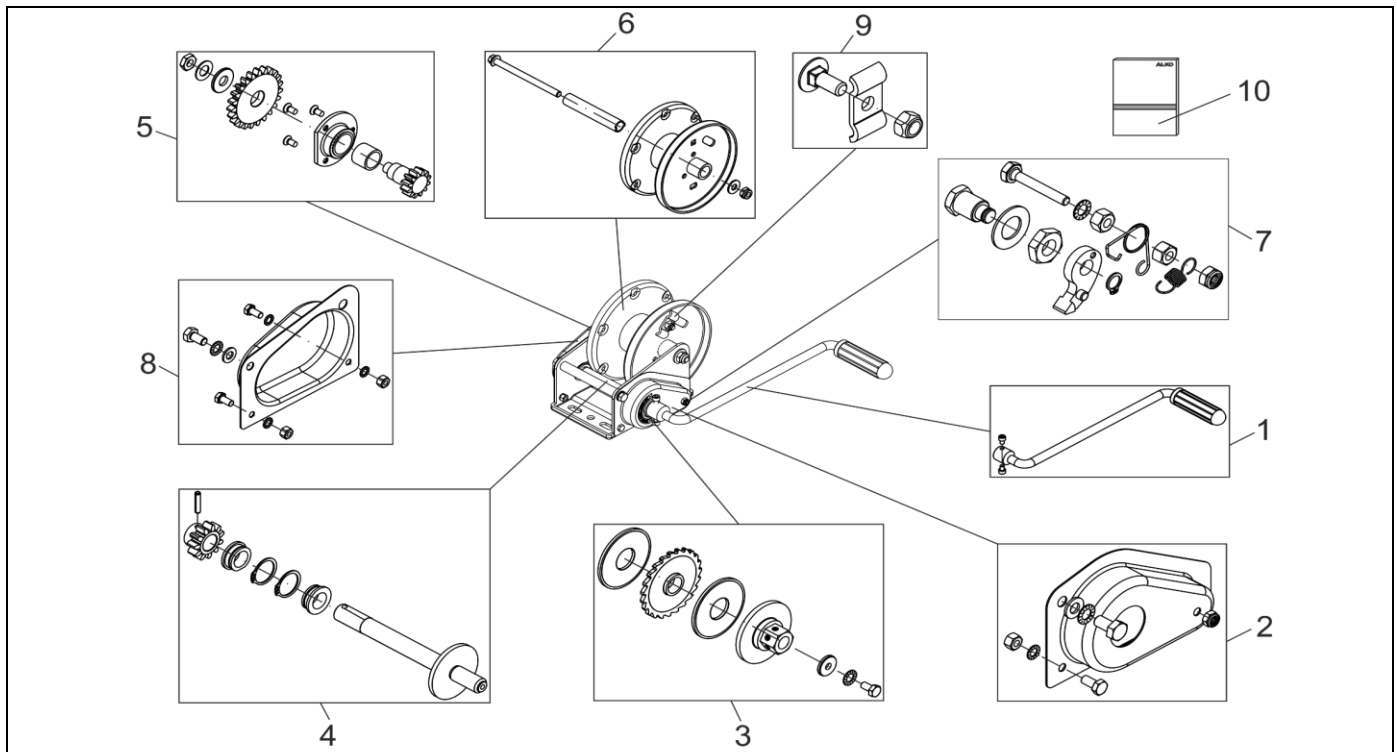

HOISTING WINCH TYPE 900 COMPACT

ETI- No. 811393

(Specify the order with the ETI No.)

AL-KO

Spare Parts

Item	Description	Part No.
1	ET-SET CRANK	
	300MM LONG	352748
	200MM LONG	352697
2	ET-SET COVER	352750
3	ET-SET LOAD CONTROLLED BRAKE	352749
4	ET-SET DRIVE SHAFT	352747
5	ET-SET AXLE GEAR	352751
6	ET-SET ROPE CYLINDER	1652269
7	ET-SET RATCHET PAWL	352746
8	ET-SET COVER	352743
9	ET-SET ROPE CLAMP	1652307
10	USER MANUAL (21 LANGUAGES)	352681

ANY KIT IS INDIVIDUALLY PACKED IN A PLASTIC BAG WITH THE CORRESPONDING STICKERS AND IDENTIFIED

provided	ETI-No.	changed	Change No.	Reason of the change	Revisions-No.
20.01.04	811393_en	18.10.2010 BB	FREIGABE		A
		11.02.2013 ÖJ	17280	DESIGN CHANGED	B
		6.11.17/ÖJ	19986	1652269 was 352744, 1652307 was 352745	C