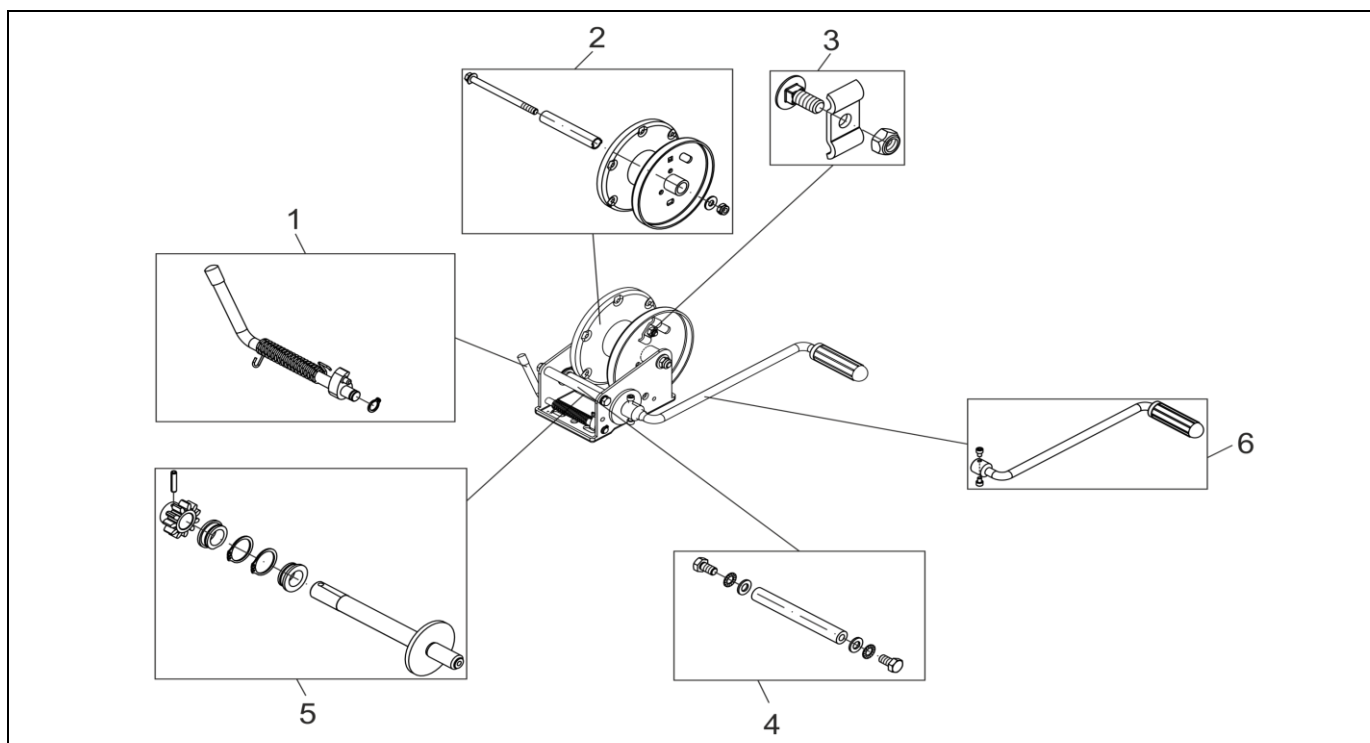

TOWING WINCH TYPE 500 UNBRAKED

ETI- No. 811931

(Specify the order with the ETI No.)

AL-KO

Spare Parts

Item	Description	Part No.
1	ET-SET LOCKING LEVER	352735
2	ET-SET ROPE CYLINDER	352736
3	ET-SET ROPE CLAMP	352737
4	ET-SET SPACER TUBE	352738
5	ET-SET DRIVE SHAFT	352739
6	ET-SET CRANK	352740

ANY KIT IS INDIVIDUALLY PACKED IN A PLASTIC BAG WITH THE CORRESPONDING STICKERS AND IDENTIFIED

provided	ETI-No.	changed	Change No.	Reason of the change	Revisions-No.
22.07.03	811391_en	18.10.2010 BB	FREIGABE		A
		07.06.2013/ÖJ	17280	DESIGN CHANGED	B