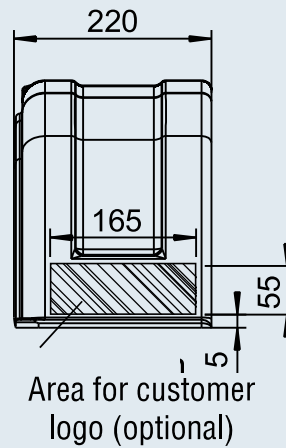

MUDGUARDS

Trailer mounted, without mud flap

1 213 967

1 213 968

11

BASIC mudguard, trailer mounted, without mud flap

Type	Part no.	SAP	Process	RAL colour	max. perm. tyre radius				
HL 220	1 213 967	KOTFLÜGEL-TEIL 10"	deep-drawn	Similar to black RAL 9017	325 mm	0.34	–	60	2
HL 220	1 213 968	KOTFLÜGEL-TEIL 10"	deep-drawn	Similar to black RAL 9017	325 mm	0.34	–	60	2