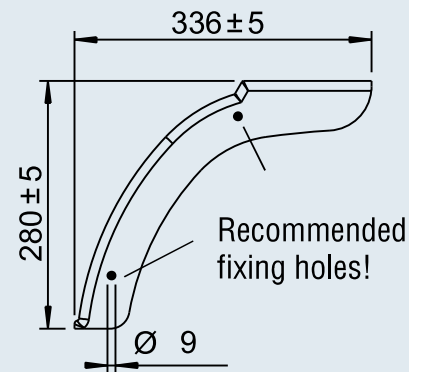

MUDGUARDS

Trailer mounted, without mud flap

1 213 967

1 213 968

11

BASIC mudguard, trailer mounted, without mud flap

Type	Part no.	SAP	Process	RAL colour	max. perm. tyre radius				
HL 220	1 213 967	KOTFLÜGEL-TEIL 10"	deep-drawn	Similar to black RAL 9017	325 mm	0.34	–	60	2
HL 220	1 213 968	KOTFLÜGEL-TEIL 10"	deep-drawn	Similar to black RAL 9017	325 mm	0.34	–	60	2