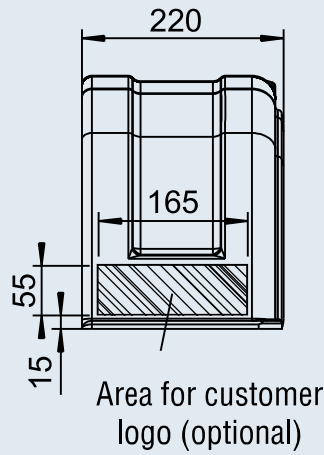

MUDGUARDS

Trailer mounted, without mud flap

1 213 967

1 213 968

11

BASIC mudguard, trailer mounted, without mud flap

Type	Part no.	SAP	Process	RAL colour	max. perm. tyre radius				
HL 220	1 213 967	KOTFLÜGEL-TEIL 10"	deep-drawn	Similar to black RAL 9017	325 mm	0.34	–	60	2
HL 220	1 213 968	KOTFLÜGEL-TEIL 10"	deep-drawn	Similar to black RAL 9017	325 mm	0.34	–	60	2