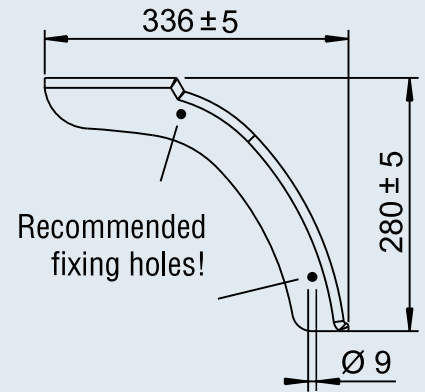

MUDGUARDS

Trailer mounted, without mud flap

1 213 967

1 213 968

11

BASIC mudguard, trailer mounted, without mud flap

Type	Part no.	SAP	Process	RAL colour	max. perm. tyre radius				
HL 220	1 213 967	KOTFLÜGEL-TEIL 10"	deep-drawn	Similar to black RAL 9017	325 mm	0.34	–	60	2
HL 220	1 213 968	KOTFLÜGEL-TEIL 10"	deep-drawn	Similar to black RAL 9017	325 mm	0.34	–	60	2