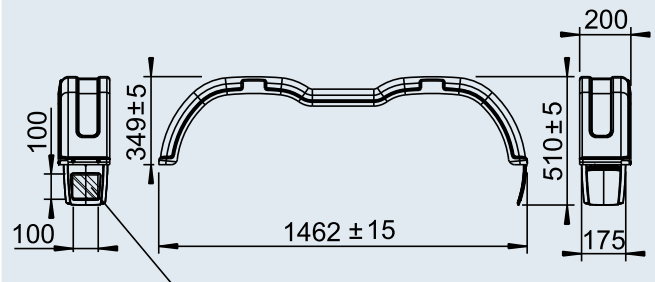

# MUDGUARDS

Tandem, mounted with mud flap

**TA 200**

Recommended fixing holes!

Area for customer logo (optional)

## BASIC mudguard, tandem, mounted with mud flap

Type	Part no.	SAP	For driving direction	Process	RAL colour	max. perm. tyre radius				
<b>TA 200</b>	1 259 345	KOTFLÜGEL TA20146 SL LI	Left	deep-drawn	Similar to black RAL 9017	335 mm	1.92	–	21	20
<b>TA 200</b>	1 259 346	KOTFLÜGEL TA20146 SL RE	Right	deep-drawn	Similar to black RAL 9017	335 mm	1.92	–	21	20