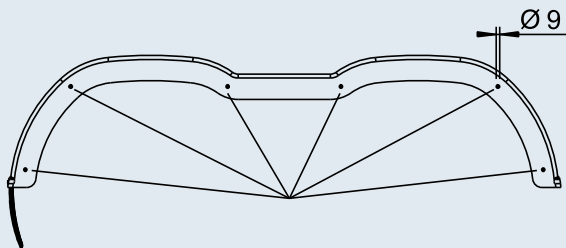

# MUDGUARDS

Tandem, mounted with mud flap

**TA 200**

Recommended fixing holes!

Area for customer logo (optional)

## BASIC mudguard, tandem, mounted with mud flap

Type	Part no.	SAP	For driving direction	Process	RAL colour	max. perm. tyre radius				
<b>TA 200</b>	1 259 345	KOTFLÜGEL TA20146 SL LI	Left	deep-drawn	Similar to black RAL 9017	335 mm	1.92	–	21	20
<b>TA 200</b>	1 259 346	KOTFLÜGEL TA20146 SL RE	Right	deep-drawn	Similar to black RAL 9017	335 mm	1.92	–	21	20