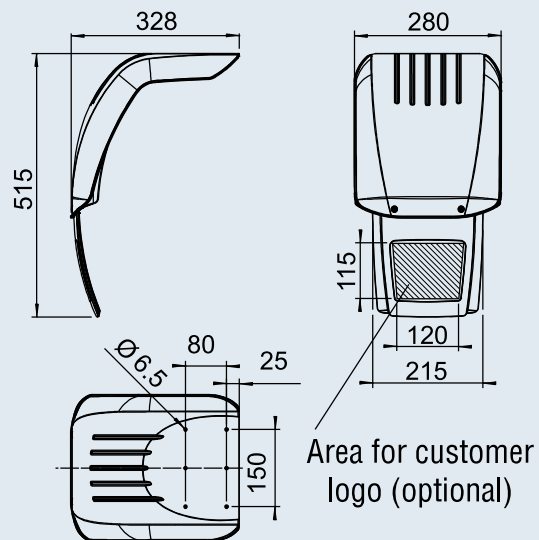

MUDGUARDS

Trailer mounted, mounted with and without mud flap

1 258 634

1 258 898

11

PLUS mudguard, trailer mounted, mounted with mud flap

Type	Part no.	SAP	Process	RAL colour	max. perm. tyre radius				
HL 280	1 258 634	KOTFLÜGEL BKS HL280/328 MM SCHWARZ	injection-moulded	Similar to black RAL 9017	300 mm	0.46	-	184	2
HL 280	1 258 898	KOTFLÜGEL BKS HL280/328 MM SCHWARZ SL	injection-moulded	Similar to black RAL 9017	300 mm	0.55	-	330	20