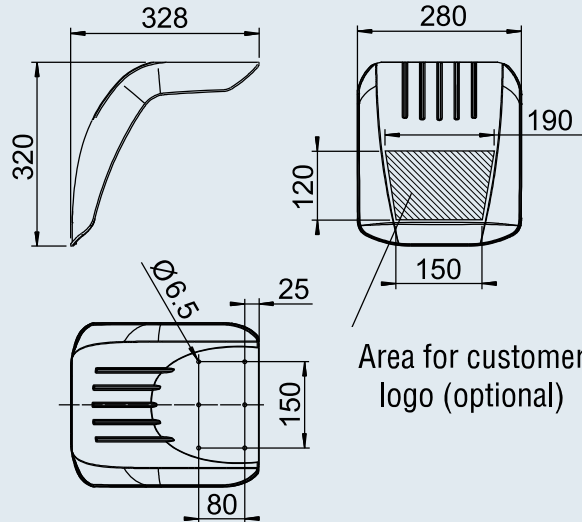

MUDGUARDS

Trailer mounted, mounted with and without mud flap

1 258 634

1 258 898

11

PLUS mudguard, trailer mounted, mounted with mud flap

Type	Part no.	SAP	Process	RAL colour	max. perm. tyre radius				
HL 280	1 258 634	KOTFLÜGEL BKS HL280/328 MM SCHWARZ	injection-moulded	Similar to black RAL 9017	300 mm	0.46	-	184	2
HL 280	1 258 898	KOTFLÜGEL BKS HL280/328 MM SCHWARZ SL	injection-moulded	Similar to black RAL 9017	300 mm	0.55	-	330	20