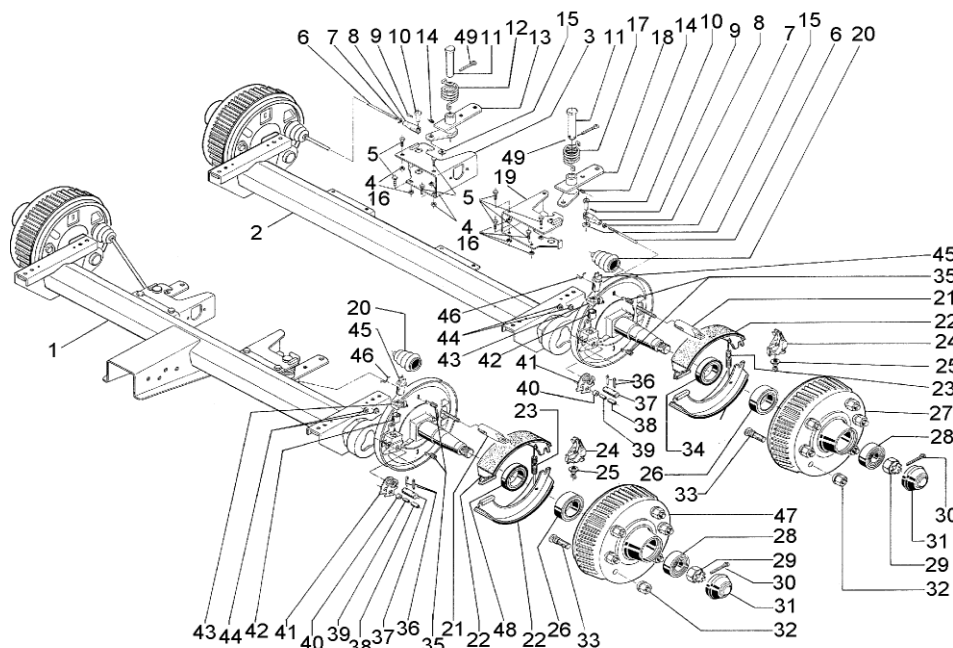

AXLE GU LINGS GBR TA 6000

ETI- No. 811292

(Specify the order with the ETI No.)

AL-KO

Spare Parts

Item	Description	Drawing No.
1	AXLE 1	WITHOUT ABH*
2	AXLE 2	WITH ABH*
3	PANEL RIGHT WELDED	1313796
4	BOLT HEX M12x30 DIN 933	701987
5	NUT HEX M12 DIN 985	702750
6	WASHER A13 DIN 125	700140
7	CONNECTION ROD Ø 10	INDICATE LENGTH
8	NUT HEX M10 DIN 985	700109
9	FORK HEAD 10x40	700739
10	SPLINT 3,2x20 DIN 94	702004
11	BOLT B10 DIN 1444	702795
12	BOLT	1312391
13	ROTATION SPRING RIGHT	358268
14	BRAKE LEVER RIGHT WELDED	13664406
15	NIPPLE AS 6x1 CONUS	700203
16	WASHER A10,5 DIN 125	700139
17	ROTATION SPRING LEFT	358267
18	BRAKE LEVER LEFT WELDED	1364405
19	PANEL LEFT WELDED	1313795
20	BELLOWS	375411
21	CONNECTION EYE	358266
22	SET BRAKE JAWS	1220333
23	TENSION SPRING LEFT	2589250004
	TENSION SPRING RIGHT	355833
24	SPREAD LOCK LEFT MONT. AUTO ADJUSTING	614340
	SPREAD LOCK RIGHT MONT. AUTO ADJUSTING	614341
25	ADJUSTING WHEEL LEFT CPL.	614338
	ADJUSTING WHEEL RIGHT CPL.	614339

Item	Description	Drawing No.
25a	SPREAD LOCK LEFT CPL. (POS 24+25)	574371
	SPREAD LOCK RIGHT CPL. (POS24+25)	574372
26	TAPERED ROLLER BEARING 30211 DIN 720	701774
27	BRAKE DRUM CPL. 3081/B ABH	1312442
28	TAPERED ROLLER BEARING 30208X DIN 720	701548
29	CASTELATED NUT M33X1,5	701277
30	SPLINT 6,3x63 DIN 94	700856
31	END CAP	2589290011
32	NUT COLLAR SPHERIC	701202
33	WHEEL BOLT	2487940005
34	SEALING RING ABH 65x100x10	702126
35	COMPRESSION SPRING	372895
36	SPLINT 4x25 DIN 94	700193
37	BEARING BOLT	702400
38	SPRING DOWEL PIN 14x24 DIN 1481	701452
39	SPRING DOWEL PIN 8x24 DIN 1481	700368
40	PLAIN ROLL	368533
41	LOCKING LEVER CPL.	385578
42	BUSH	368535
43	LOCKING ELEMENT	358259
44	STOPPER	373245
45	ADJUSTING NUT CPL.	646155
46	SPRING BINDER	372913
47	BRAKE DRUM 3081/B	354514
48	SEALING RING 65x100x10	702126
49	SPLINT 3,2x36 DIN 94	700197
50	WASHER B25 DIN 125	700627 **