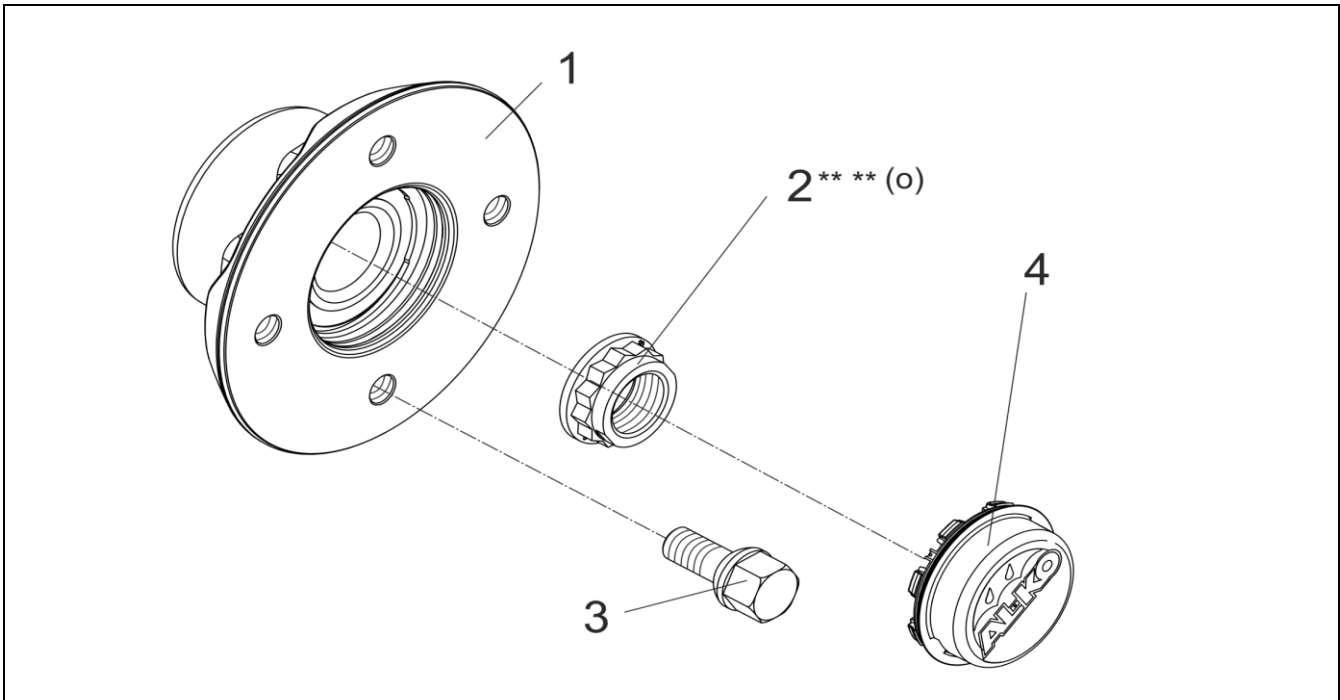

HUB 375 KG (WHEEL LOAD) WATERPROOF COMPACT BEARING Ø30

ETI- No. 811726

(Specify the order with the ETI No.)

AL-KO

Spare Parts

Item	Description	Part No.	
1	HUB COMPLETE WITH BEARINGS		
	Ø98X4 M12X1.5	1650714	
	Ø100X4 M12X1.5	1650715	
	Ø112X4 M12X1.5	1650716	
	SPARE PARTS SET: 1X BEARING, 1X CIRCLIP, 1X FLANGE NUT	1730743	
2	FLANGE NUT M24X1.5 TWELVE SQUARE ** ** (o)	1650313	
3	WHEEL BOLT	CONUS M12X1.5	2081670018
		SPHERIC M12x1.5	2081670020
4	END CAP WATERPROOF Ø60	1235357	

(o) TWELVE-SIDED SPANNER FOR FOR RACHET 1/2" AVAILABLE VIA AL-KO PART NUMBER 804055 !

** ** FOR SAFETY REASONS: SELF-LOCKING NUT AND SCREW WITH CHEMICAL / MECHANICAL SELF-LOCKING MUST BE USED ONCE. AFTER UNTIGHTEN ALWAYS USE A NEW SPARE.