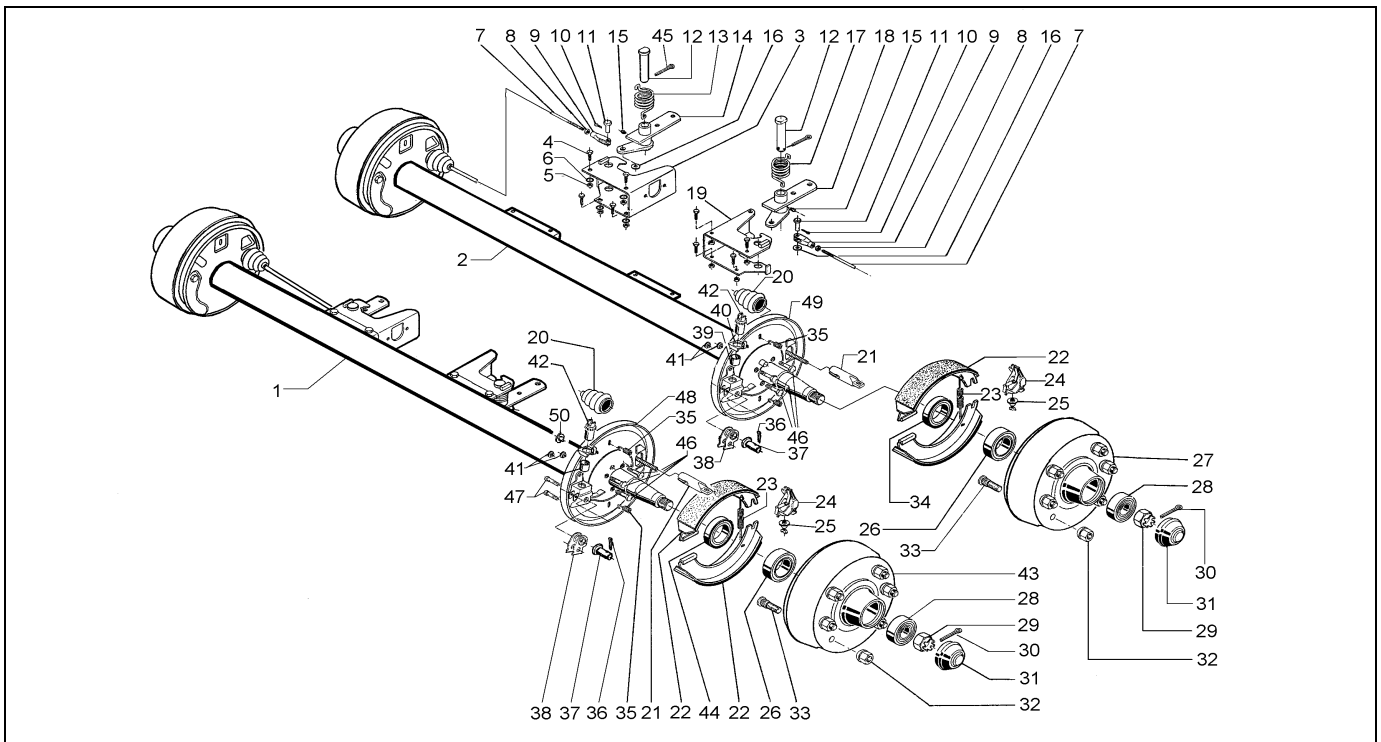

AXLE STIFF WHEEL BRAKE 3062 COMPRESSED AIR

ETI- No. 811497

(Specify the order with the ETI No.)

AL-KO

Spare Parts

Item	Description	Drawing No.
1	AXLE 1	without ABP *
2	AXLE 2	with ABP *
3	PANEL RIGHT WELDED	1313796
4	BOLT HEX M12X30 DIN933	701987
5	NUT HEX M12 DIN985	702750
6	WASHER A13 DIN125	700140
7	DRAWBAR Ø10 (Specify lenght with order)	
8	NUT HEX M10 DIN934	700109
9	FORK HEAD 10X40	700739
10	SPLINT 3,2X20 DIN94	702004
11	BOLT B10 DIN1444	702795
12	BOLT	1312391
13	ROTATION SPRING RIGHT	358268
14	BRAKE LEVER RIGHT WELDED	1364406
15	NIPPLE AS 6X1 CONUS	700203
16	WASHER A10,5 DIN125	700139
17	ROTATION SPRING LEFT	358267
18	BRAKE LEVER LEFT WELDED	1364405
19	PANEL LEFT WELDED	1313795
20	BELLOW	358257
21	CONNECTION EYE	358266
22	SET BRAKE JAW	1220334
23	TENSION SPRING LEFT	2589250004
23	TENSION SPRING RIGHT	355833
24	SPREAD LOCK LEFT CPL (Pos. 24 + 25)	574371
24	SPREAD LOCK RIGHT CPL (Pos. 24 + 25)	574372
25	ADJUSTING NUT LEFT CPL	614338
25	ADJUSTING NUT RIGHT CPL	614339

Item	Description	Drawing No.
26	BEARING CONUS 30211 DIN720	701774
27	BRAKE DRUM CPL 3062 ABV	1302421
28	BEARING CONUS 32008X DIN720	702125
29	CASTELLATED NUT M33X1,5	701277
30	SPLINT 6,3X63 DIN94	700856
31	END CAP	368527
32	SPHERIC NUT	701202
33	WHEEL BOLT M18X1,5	2487940005
34	SEALING RING 65X100X10	702126
35	COMPRESSION SPRING	2781960004
36	SPLINT 4X25 DIN94	700193
37	BEARING BOLT	704642
38	LOCKING LEVER	690613
39	BUSH	368535
40	PROTECTION	358259
41	STOPPER	373245
42	ADJUSTING BOLT AND ADJUSTING NUT	646155
43	BRAKE DRUM 3062	1302420
44	SEALING RING 65X100X10	702126
45	SPLINT 6,3X36 DIN94	700197
46	BOLT HEX M12X25 DIN933	701958
47	BOLT CYLINDER M8X18 DIN912	704800
48	BRAKING PLATE LEFT WELDED	692428
48	BRAKING PLATE RIGHT WELDED	692429
49	BRAKING PLATE LEFT WELDED	692424
49	BRAKING PLATE RIGHT WELDED	692425
50	STOPPER	357228