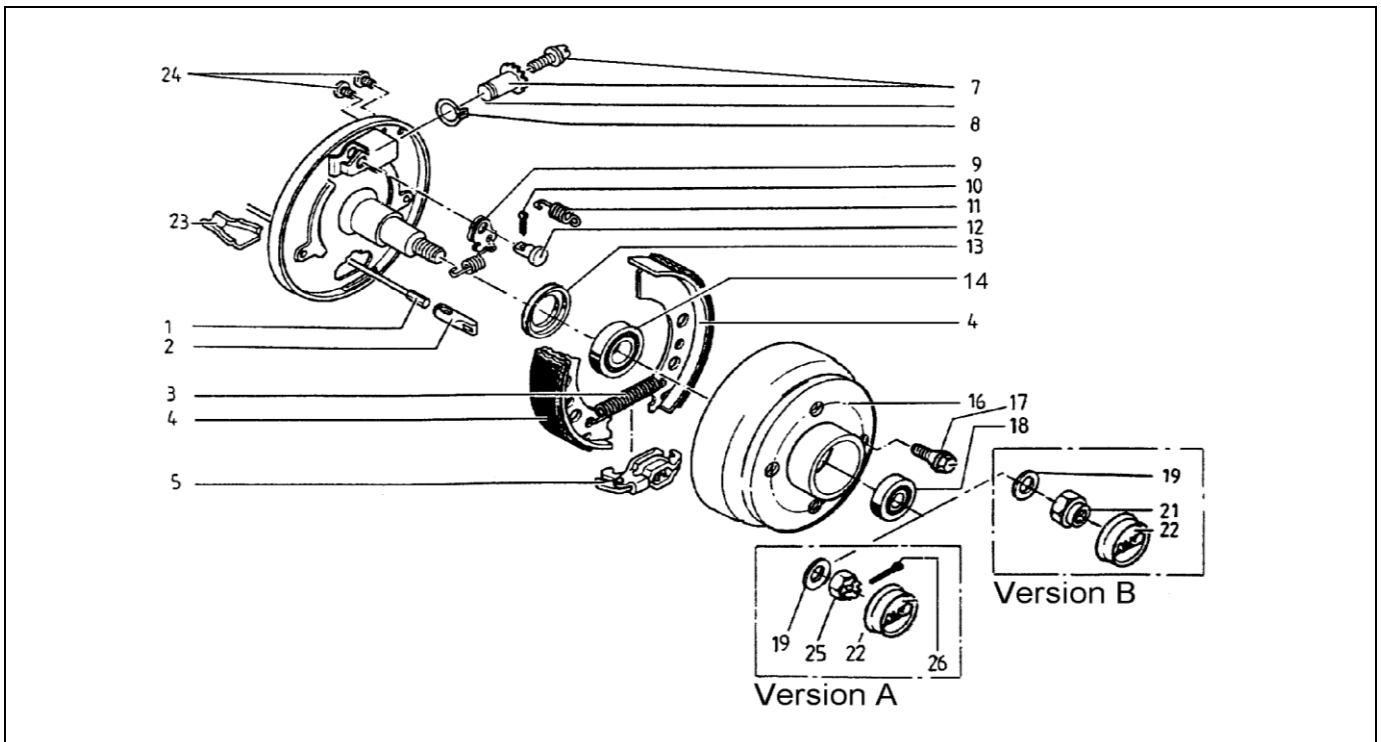

WHEEL BRAKE 1636 G

ETI- No. 811285

(Specify the order with the ETI No.)

AL-KO

Spare Parts

Item	Description	Drawing No.
1	BOWDEN CABLE	350 247281
		530 247282
		770 247283
		890 247284
		1020 247285
		1130 247286
		1320 247287
		1430 247288
		1620 247289
		1790 247290
2	CONNECTION EYE	604262
3	TENSION SPRING	2182450003
4	SET BRAKE JAW	1213888
5	SPREAD LOCK	570666
6	ADJUSTING BOLT AND	
7	ADJUSTING NUT	21873708
8	RING SPRING	606692
9	ASSEMBLING SET LEFT (AUTO-REVERSE-LEVER AND SPRING)	646286
	ASSEMBLING SET RIGHT (AUTO-REVERSE-LEVER AND SRPING)	646287
10	SPLINT 4x20 DIN 94	700192
11	TENSION SPRING	2088800003
12	BEARING BOLT	368651
13	SHAFT SEALING RING	701511
14	BEARING CONUS LM 11749/710	701512

Item	Description	Drawing No.
16	BRAKE DURM	98x4/M12x1,5 1312141
		100x4/M12x1,5 1312140
		112x5/M12x1,5 372413
		114.3X5/M12X1.25 1362576
17	WHEEL BOLT	CONUS M12x1,5 2081670018
		SPHERIC M12x1,5 2081670020
		SPHERIC M12x1,5 (R13) 372138
18	BEARING CONUS LM 45449/410	701513
19	LOCKING WASHER	700625
21	LOCK NUT	1312008
22	COVERING CAP	2381250003
	COVERING CAP FOR WHEEL ACCESS 112x5	2083990002
23	BOWL	371387
24	STOPPER	373245
25	CASTELLATED NUT M16x1,5	700754
26	SPLINT Ø 4x30 DIN 94	700194

ATTENTION: APPLY LOCK NUT ONLY ONE TIME!

THE RETAIL SAIL OF BRAKE JAWS IS NOT PERMISSIBLE BY EU DIRECTIBE FROM 01. OCT 2002!

ATTENTION: POS 3, 11 ODDLY ORDERABLE OR IN SET BRAKE JAW 1213888 CONTAINED!

provided	ETI-No.	changed	Change No.	Reason of the change	Revisions-No.
09.09.99	811285_en	16.02.2010	FREIGABE		A