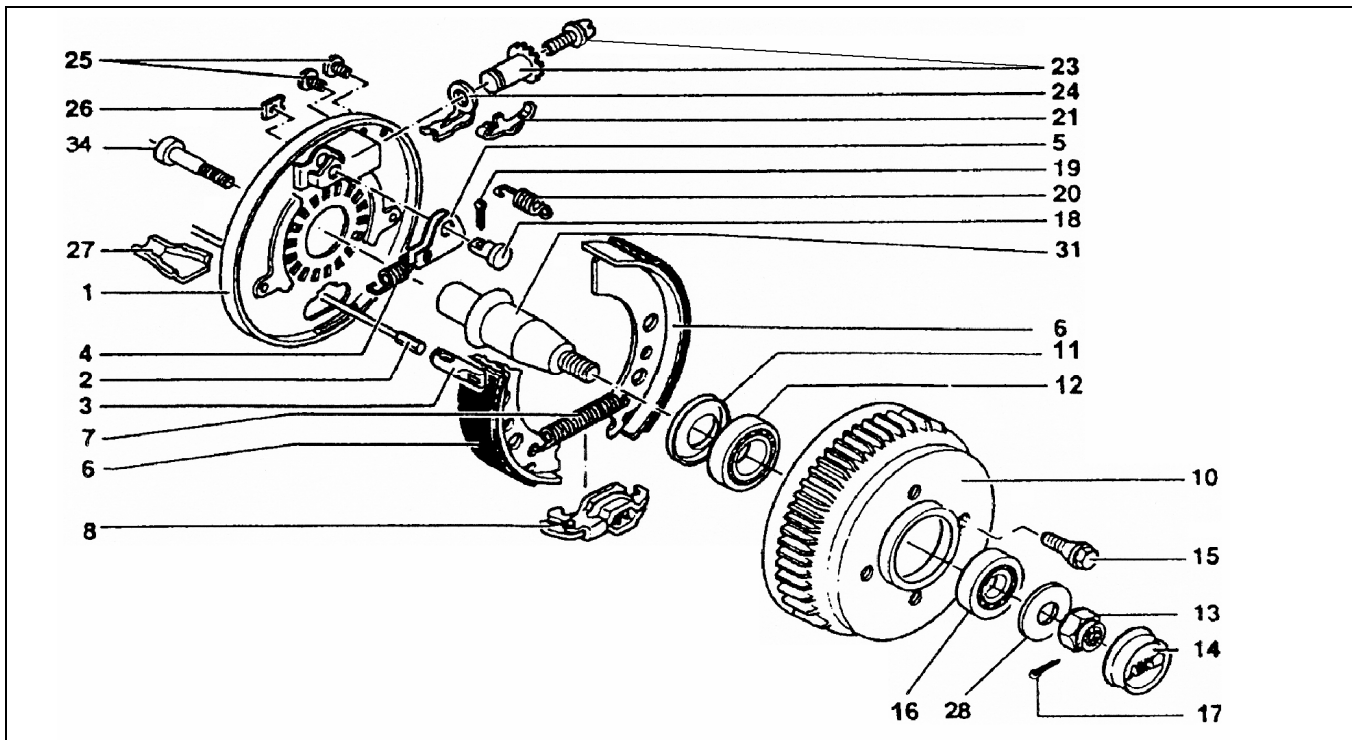

# EURO-COMPACT TAPER BEARING 1637

ETI- No. 811229

(Specify the order with the ETI No.)

**AL-KO**

Spare Parts

Item	Description	Drawing No.
1	BRAKING PLATE WELDED LEFT BRAKING PLATE WELDED RIGHT	571950 571951
2	BOWDENCABLE HANGABLE	
	350 LENGTH	247281
	530 LENGTH	247282
	770 LENGTH	247283
	890 LENGTH	247284
	1020 LENGTH	247285
	1130 LENGTH	247286
	1320 LENGTH	247287
	1430 LENGTH	247288
	1620 LENGTH	247289
	1790 LENGTH	247290
3	CONNECTION EYE	604262
4	TENSION SPRING LEFT TENSION SPRING RIGHT	2188870001 372805
5	AUTO-REVERSE LEVER LEFT AUTO-REVERSE LEVER RIGHT	384308 384309
6	SET BRAKE JAW	1213888
7	TENSION SPRING	2182150003
8	SPREAD HINGE LOCK	570666
10	BRAKE DRUM	
	98x4	357700
	100x4	357701
	112x5	372413

Item	Description	Drawing No.
11	SEALING SHAFT RING AS40x52x7 DIN 3760	701511
12	BEARING LM 45449/LM 45410	701513
13	CASTELLATED NUT M 16x1,5 DIN 937	700754
14	CAP	2083990002
15	WHEEL BOLT	
	CONUS M12x1,5	2081670018
	SPHERIC M12x1,5	2081670020
16	BEARING LM 11749/LM 11710	701512
17	SPLINT 4x28 DIN 94	701035
18	BEARING BOLT	368651
19	SPLINT 4x20 DIN 94	700192
20	COMPRESSION SPRING	2088800003
21	FLAT SPRING	581879
22	ADJUSTING BOLT AND	
23	ADJUSTING NUT	
24	COMPRESSION BINDER	581878
25	STOPPER 10x13x11	373245
26	COVER PLATE	2382610002
27	BOWL	371387
28	LOCKING WASHER	2182150005
31	STUB AXLE	607073
34	HEXAGON SOCKET HEAD CAP SCREW WITH BOLT LOCKING	704342

THE RETAIL SALE OF BRAKE JAWS IS NOT PERMISSIBLE BY THE EU-DIRECTIVE FROM 01. OCTOBER 2002!

ATTENTION: POS 7, 20, 26 ODDLY ORDERABLE OR IN SET BRAKE JAW 1213888 CONTAINED!

provided	ETI-No.	changed	Change No.	Reason of the change	Revisions-No.
24.07.97	811229_en	30.09.2010 BB	FREIGABE		A