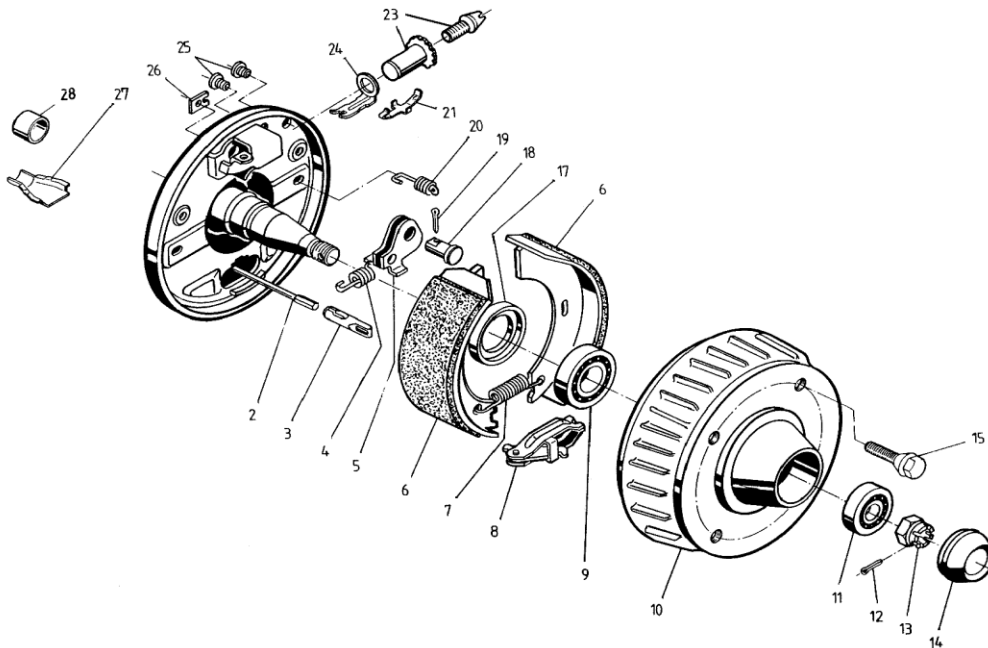

WHEEL BRAKE 2051 VERSION A STANDARD

ETI- No. 811225

(Specify the order with the ETI No.)

AL-KO

Spare Parts

Item	Description	Part No.	
2	BOWDENCABLE HANGABLE		
	350 LENGTH	299707	
	530 LENGTH	299708	
	770 LENGTH	299709	
	890 LENGTH	299710	
	1010 LENGTH	299711	
	1130 LENGTH	299712	
	1310 LENGTH	299713	
	1430 LENGTH	299714	
	1610 LENGTH	299715	
1790 LENGTH	299716		
3	CONNECTION EYE	604262	
4	TENSION SPRING	2187370003	
5	TRANSFORMATION RATIO LEVER LEFT	571386	
	TRANSFORMATION RATIO LEVER RIGHT	571387	
6	SET BRAKE JAW	1213889	
7	TENSION SPRING	2082000007	
8	SPREAD HINGE LOCK	571510	
9	BEARING LM 67048 / LM 67010	700771	
10	BRAKE DRUM	98x4	357705
		100x4	357706
		112x5	357708
		130x4	362064
		140x5	362142

Item	Description	Part No.	
11	BEARING LM 11949 / LM 11910	700764	
12	SPLINT Ø 4x30 DIN 94	700194	
13	CASTELLATED NUT M18x1,5 DIN 937	700117	
14	END CAP	2083990002	
15	WHEEL BOLT	SPHERIC M10x1,25	2088920010
		CONUS M12x1,5	2081670018
		SPHERIC M 12x1,5	2081670020
		SPHERIC M 14x1,5	2081670002
		SPHERIC M 16x1,5	2185680006
17	SEALING SHAFT RING A 42x62x7	700272	
18	BEARING BOLT	368651	
19	SPLINT Ø 4x20 DIN 94	700192	
20	COMPRESSION SPRING	2088800003	
21	FLAT SPRING	368405	
22	ADJUSTING BOLT AND ADJUSTING NUT CPL.	21873708	
24	COMPRESSION BINDER	368361	
25	STOPPER Ø 10x13x11	373245	
26	COVER PLATE	238260002	
27	BOWL	371387	
28	CAP	371389	

THE RETAIL SAIL OF BRAKE JAWS IS NOT PERMISSIBLE BY EU-DIRECTIVE FROM 01. OCTOBER 2002!

ATTENTION: POS 7, 20, 26 ODDLY ORDERABLE OR IN SET BRAKE JAW 1213889 CONTAINED!

provided	ETI-No.	changed	Change No.	Reason of the change	Revisions-No.
06.05.97	811225_en	30.09.2010 BB	FREIGABE		A