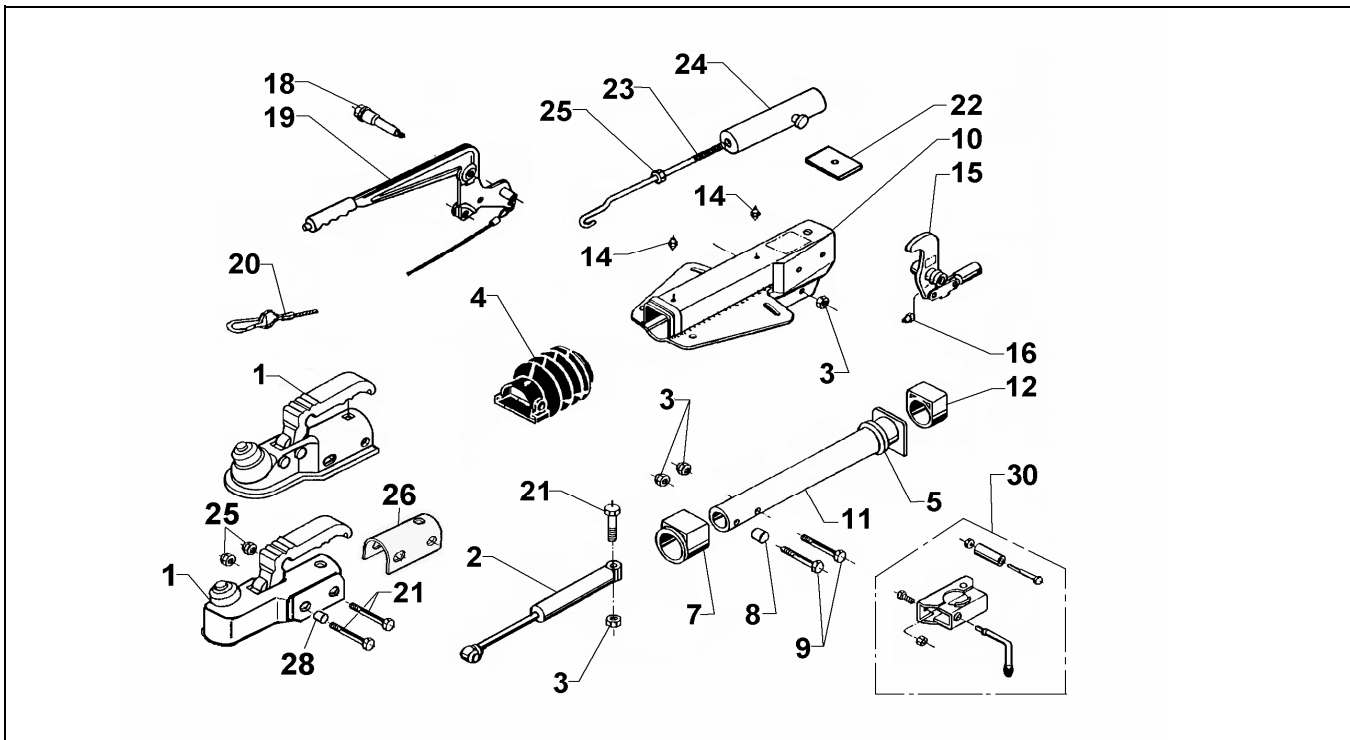

# OD V 161S DEAD POINT ST COUPL

ETI- No. 811216

(Specify the order with the ETI No.)

**AL-KO**

Spare Parts

Item	Description	Drawing No.
1	COUPLING (PURCHASE ORDER BY TYPE; WITHOUT FIXING MATERIAL)	
2	SHOCK ABSORBER	370589
3	NUT HEX M12 DIN 985-10 A3C	704065
4	BELLOWS	366356
5	PROFILE RING	371372
7	BUSH (NOT RUB OUT)	353943
8	BUSH	370559
9	BOLT HEX M12x70 BOLT HEX M12x85 (AT AK 301)	700061 703551
10	BODY CPL. WITH BUSHS OVERRUN DEVICE	SEE GRAVE DRAWING-NO. OVERRUN DEVICE
11	DRAW TUBE WELDED	571874
12	BUSH (NOT RUB OUT)	353942
14	GREASE NIPPLE AM 8x1 CONUS	2171710001
15	BELL CRANK UNI WIHT JOINT HEAD AND GREASE NIPPLE MONT.	380525
16	GREASE NIPPLE AM 6 CONUS	700203
18	BEARING BOLT	581146
19	HAND BRAKE LEVER WITH BRAKE AWAY CABLE	645420
20	BRAKE AWAY CABLE WITH HOOK	368605
21	BOLT HEX M12x90 DIN 931	702823

Item	Description	Drawing No.
22	END STOP PLATE	581699
23	HOOK ROD	607013
24	SPRING CYLINDER CPL.	645388
25	NUT HEX M12	702750
26	DISTANCE BINDER AK 350	606653
28	BUSH	357242
30	CLAMP FOR TUBE 48 (RETROFIT KIT COULD ADD ON OPTIONALLY)	293020