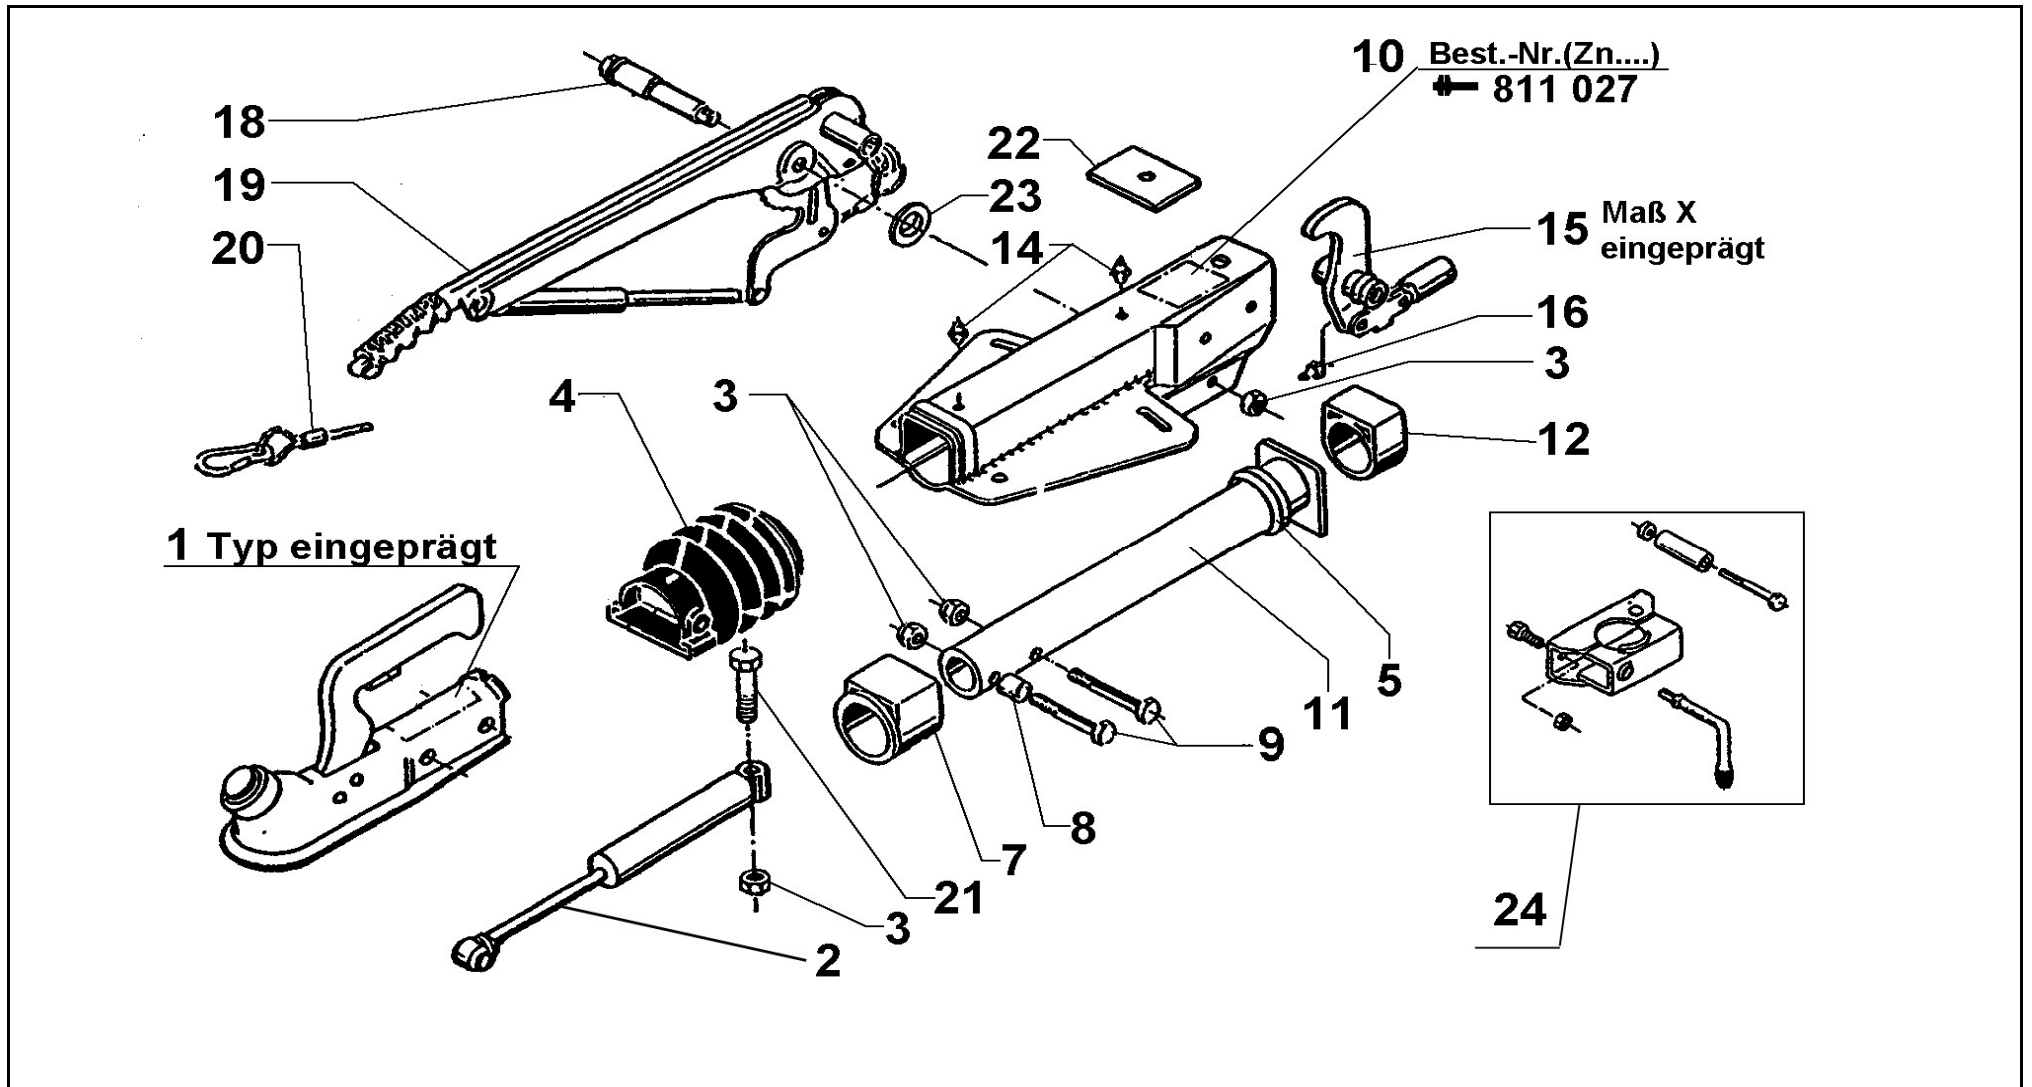

OD V 161S GAS SP ST COUPL ABOVE

ETI- No. 811027

(Specify the order with the ETI No.)

AL-KO

Spare Parts

Item	Description	Drawing No.
1	COUPLING (PURCHASE ORDER BY TYPE WITHOUT FIXING MATERIAL) FIXING MATERIAL (POS. 9) CONFORM TO COUPLING	
2	SHOCK ABSORBER	370556
3	NUT HEX M12 DIN 985-10 A3C	702750
4	BELLOWS BELLOWS AK 350	366356 607133
5	PROFILE RING	371372
7	BUSH (NOT RUB OUT)	353943
8	BUSH (AK 10/2)	370559
9	BOLT HEX AK 160 M12x70 AK 300 M12x75 AK 350 M12x90 AK 301 M12x85	 700061 701959 702823 703551
10	BODY CPL WITH BUSHS OVERRUN DEVICE	AT THE TIME OF ORDER SEE GRAVE DRAWING-NO. OVERRUN DEVICE
11	DRAW TUBE WELDED	571873
12	BUSH (NOT RUB OUT)	353942

Item	Description	Drawing No.
14	GREASE NIPPLE AM 8X1 CONUS	375900
15	BELL CRANK WITH JOINT HEAD AND GREASE NIPPLE (POS 16) iH = 90:27 iH = 90:30	 380265 380285
16	GREASE NIPPLE AM 6 CONUS	700203
18	BEARING BOLT	581145
19	HAND BRAKE LEVER CPL WITH BRAKE AWAY CABLE	220096
20	BRAKE AWAY CABLE WITH HOOK	368605
21	BOLT HEX M12x90 DIN 931	700312
22	END STOP PLATE	581699
23	WASHER (19,4x34x3) DIN 125	370693
24	CLAMP FOR TUBE 48 (RETROFIT KIT COULD ADD ON OPTIONALLY)	293020