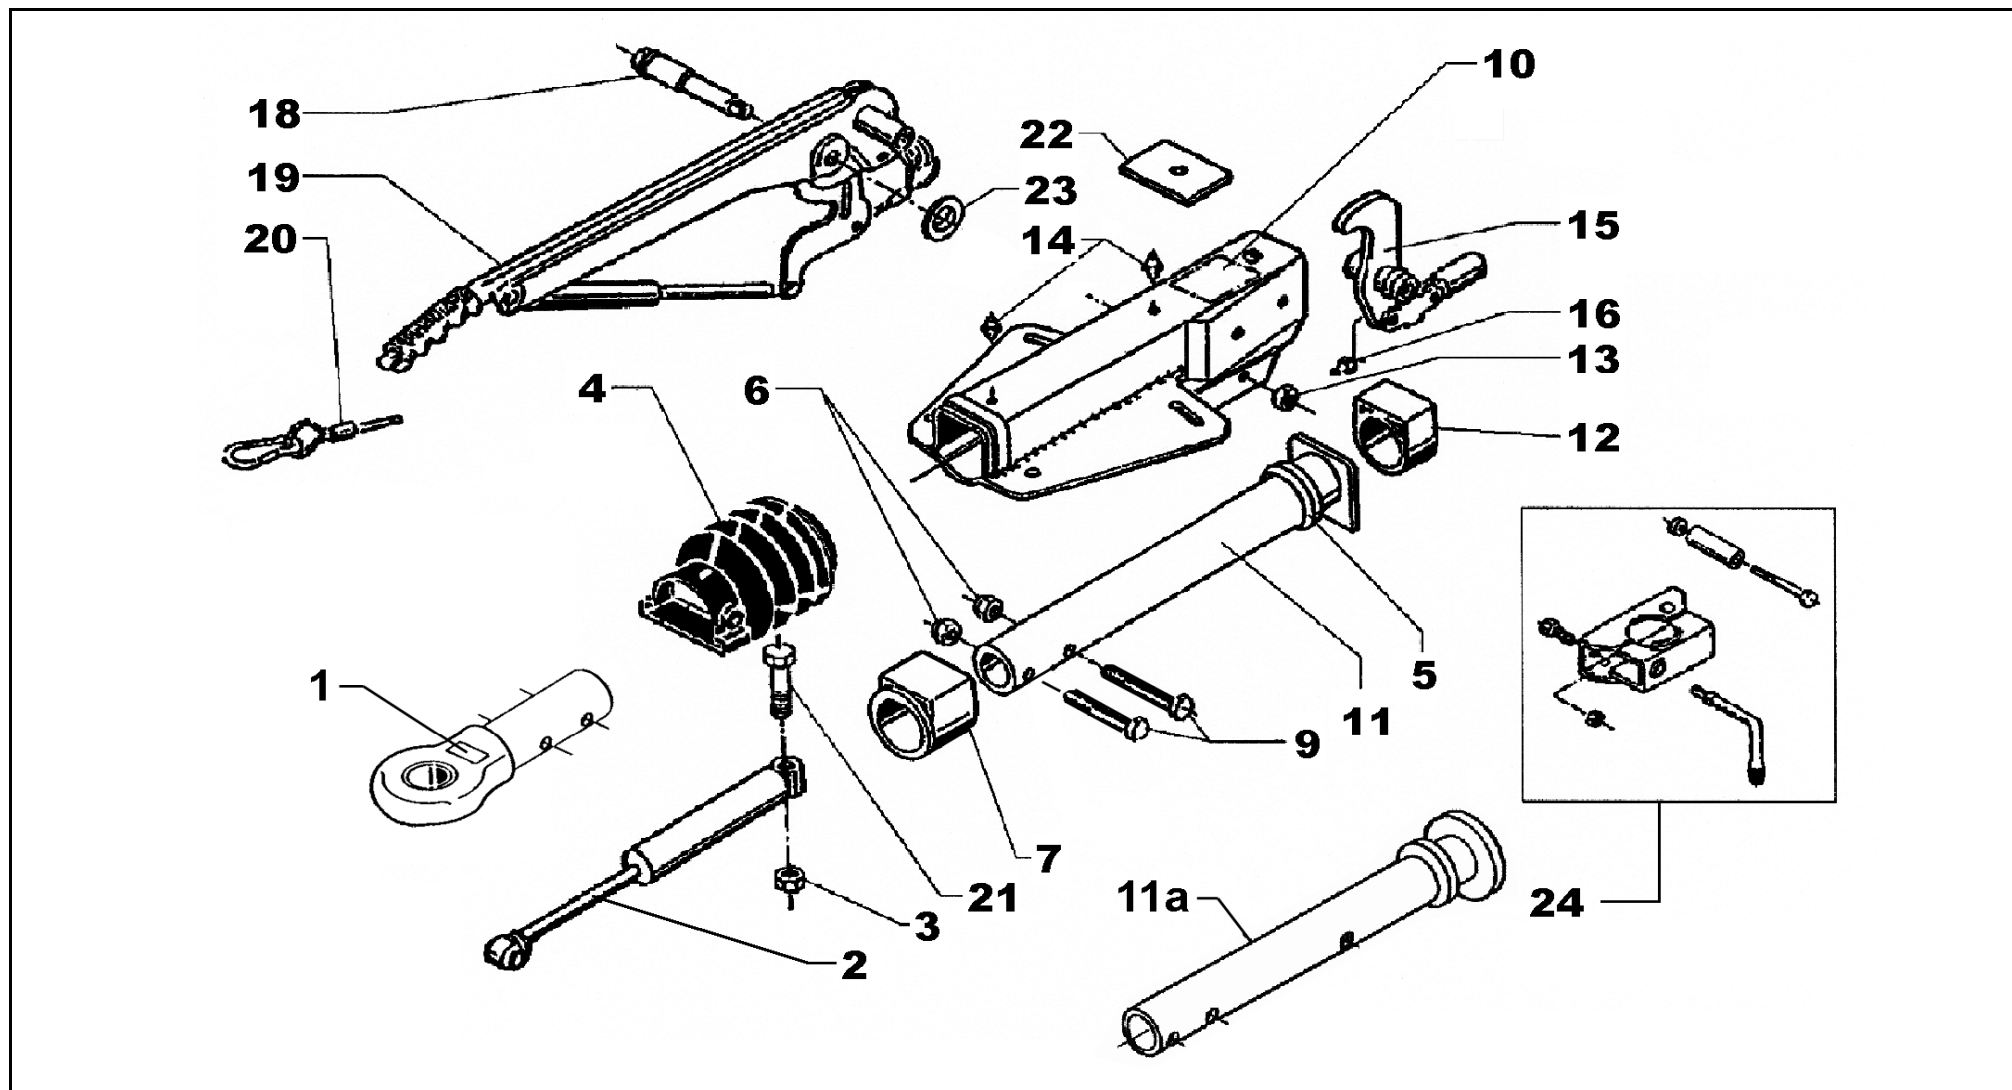

OD V 251S GAS SP ST EYE ABOVE TILL 11/92

ETI- No. 811026

(Specify the order with the ETI No.)

Spare Parts

Item	Description	Drawing No.
1	DRAWBAR EYE (WITHOUT FIXING MATERIAL) DIN 357419 NATO 357420 ITALY 364839	
2	SHOCK ABSORBER	370561
3	NUT HEX M12 DIN 985-10 A3C	702750
4	BELLOWS	366356
5	PROFILE RING	371372
6	NUT HEX M12 DIN 985-10 A3C	702750
7	BUSH (NOT RUB OUT)	353943
9	BOLT HEX M12x60 DIN 931	700222
10	BODY CPL WITH BUSHS OVERRUN DEVICE	AT THE TIME OF ORDER SEE GRAVE DRAWING-NO. OVERRUN DEVICE
11	DRAW TUBE	571875
11a	DRAW TUBE ROTATABLE (OVERRUN DEVICE TYPE A 1)	380413
12	BUSH (NOT RUB OUT)	353942
13	NUT HEX M12 DIN 985-10 A3C	702750
14	GREASE NIPPLE AM 8X1 CONUS	375900

Item	Description	Drawing No.
15	BELL CRANK UNI 90:X (X= MOVABLE) X=27 380525 X=30 380526 X=33,5 380527	
16	GREASE NIPPLE AM 6 CONUS	700203
18	BEARING BOLT	581145
19	HAND BRAKE LEVER CPL WITH BRAKE AWAY CABLE -7/95 220098 -8/95 220096	
20	BRAKE AWAY CABLE WITH HOOK	368605
21	BOLT HEX M12x90 DIN 931	700312
22	END STOP PLATE	581699
23	WASHER (19,2x34x3) DIN 125	370693
24	CLAMP FOR TUBE 48 (RETROFIT KIT COULD ADD ON OPTIONALLY)	293020