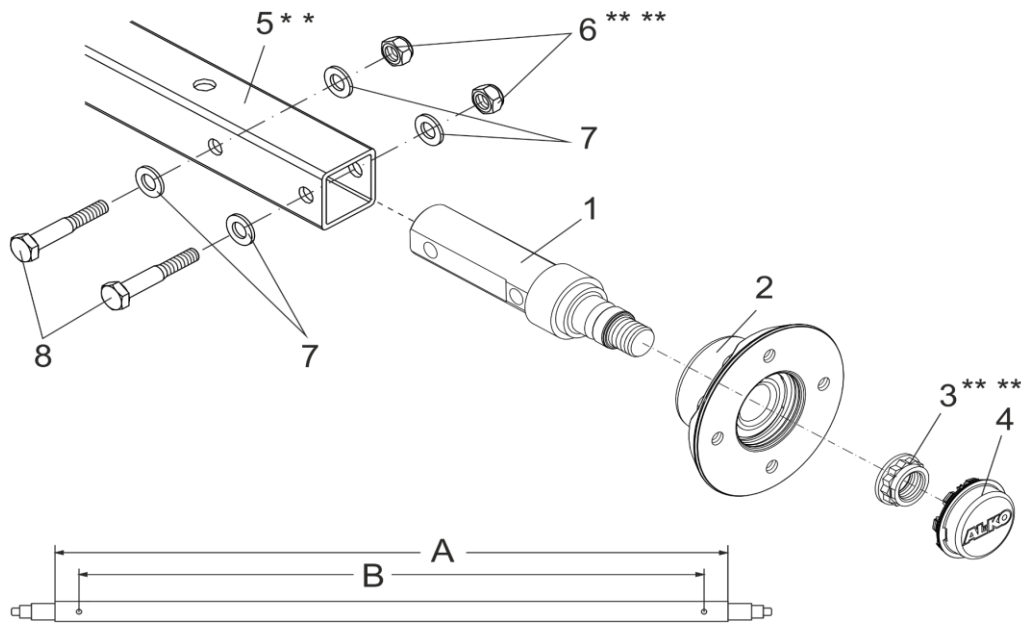

HUB UNIT WHEEL LOAD 375KG RIGID AXLE

ETI- No. 811844

(Specify the order with the ETI No.)

AL-KO

Spare Parts

Item	Description	Part No.
1	STUB AXLE UP TO 500 KG	1656070
2	HUB COMPLETE WITH BEARINGS	
	Ø98X4 M12X1.5	1730788
	Ø100X4 M12X1.5	1730789
	Ø112X5 M12X1.5	1730787
	SPARE PARTS SET: 1X BEARING, 1X CIRCLIP, 1X FLANGE NUT	1730742
3	FLANGE NUT M24X1.5 TWELVE SQUARE ***	1650313
4	END CAP Ø60	1235356
5	AXIS PROFILE SQUARE 50X50	**
6	HEX NUT DIN 985-M12-10-ZN-8DISP ****	705703
7	WASHER DIN125-A13-ZN-8DISP	705397
8	HEX BOLT DIN 931-M12X70-10.9-ZN-8DISP	705699

** WHEN ORDERING PLEASE INDICATE SIZE A AND B!

**** FOR SAFETY REASONS: SELF-LOCKING NUT AND SCREW WITH CHEMICAL SELF-LOCKING MUST BE USED ONCE. AFTER UNTIGHTEN ALWAYS USE A NEW SPARE.

provided	ETI-No.	changed	Change No.	Reason of the change	Revisions-No.
11.01.170J	811844_en		FREIGABE		A