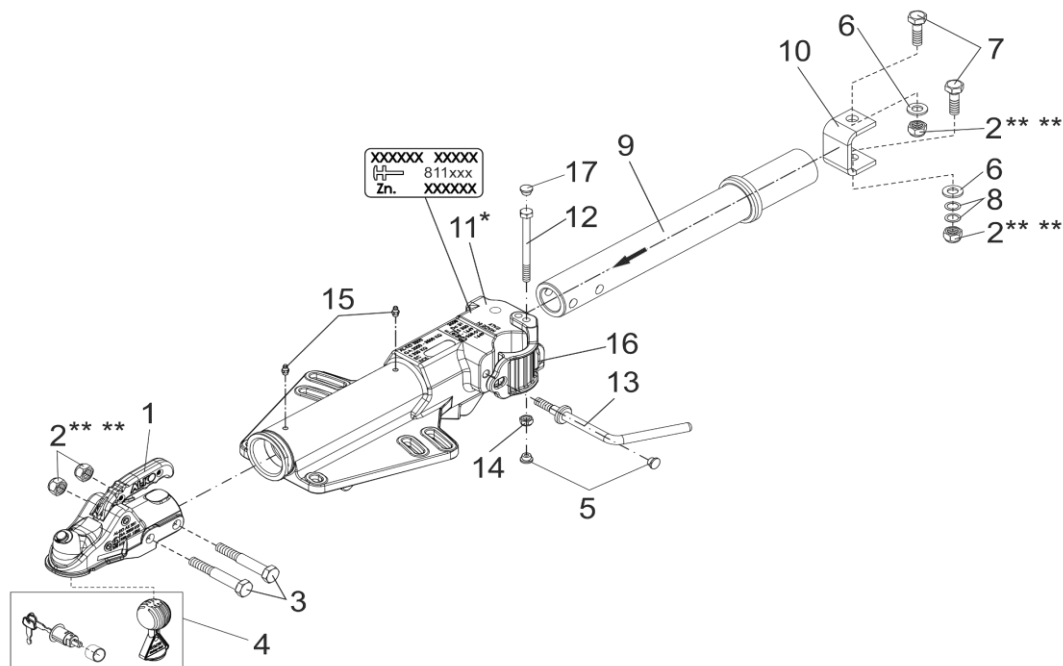

TRACTION DEVICE V PROFI 3500KG ROTATED

ETI- No. 811828

(Specify the order with the ETI No.)

AL-KO

Spare Parts

Item	Description	Part No.
1	COUPLING AK 351	1222636
2	HEX NUT DIN 985-M16-10-ZN8DISP ** **	706013
3	HEX BOLT DIN 931-M16X100-8.8-ZN8DISP	706301
4	LOCKING CYLINDER AND SAVETY-BALL FOR AK 301/351	1222692
5	STOPPER RED	317460
6	WASHER DIN125-A17-ZN8DISP	706081
7	HEX BOLT DIN 933--M16X45-10.9-ZN8DISP	706372
8	WASHER DIN 988-16X22X0.5-ZN8DISP	706518
9	DRAW TUBE ROTATED	1652036

Item	Description	Part No.
10	U-PROFILE	1652037
11	HOUSING	*
12	HEX BOLT DIN 931-M10X125-8.8-ZN8DISP	706004
13	CLAMP HANDLE M14	694513
14	HEX NUT DIN 985-M10-10-ZN8DISP	705519
15	GREASE NIPPLE CONUS DIN 71412-AS 8X1	700204
16	CLAMP PROFI-AE	692229

* ONLY COMPLETE OVERRUN DEVICE AVAILABLE, SEE IMPRINT ZN.-NR.

** ** FOR SAFETY REASONS: SELF-LOCKING NUT AND SCREW WITH CHEMICAL / MECHANICAL SELF-LOCKING MUST BE USED ONCE. AFTER UNTIGHTEN ALWAYS USE A NEW SPARE.