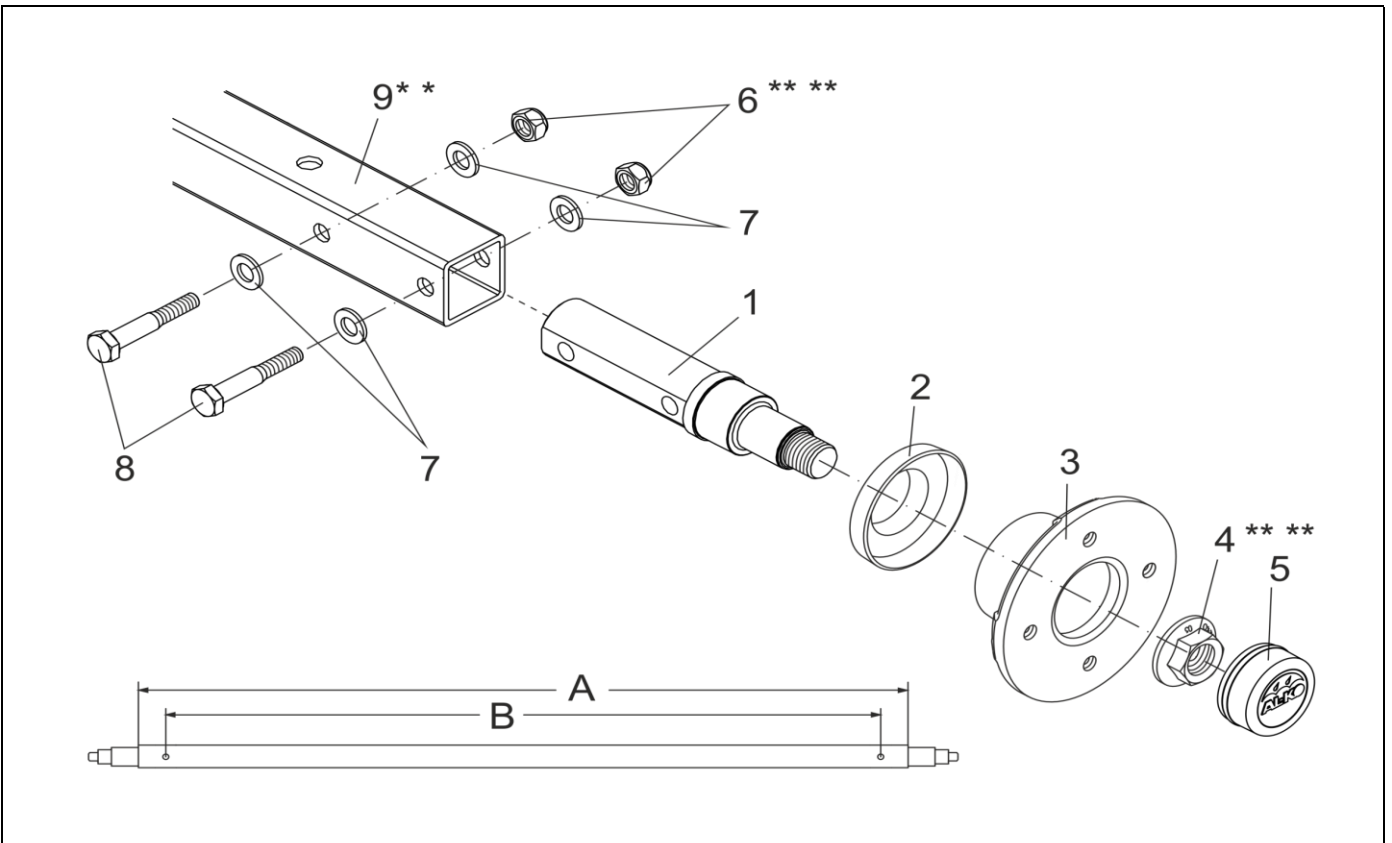

# HUB UNIT WHEEL LOAD 750 KG RIGID AXLE/BOUNCE GUARD WATERPROOF

ETI- No. 811733

(Specify the order with the ETI No.)

**AL-KO**  
Spare Parts

Item	Description	Part No.
1	STUB AXLE 750 KG	1650197
2	IMPACT PROTECTION Ø50/120	1367102
3	HUB COMPLETE WITH BEARINGS Ø112X5 M12X1.5	1654203
	SPARE PARTS SET: 1X BEARING, 1X CIRCLIP, 1X FLANGE NUT	1224804
4	FLANGE NUT M24X1.5	** ** 581200
5	END CAP WATER RESISTANT Ø57	1313924
6	HEX NUT DIN 985-M12-10-ZN8DISP	** ** 705526
7	WASHER DIN125-A13-ZN8DISP	705397
8	HEX BOLT DIN 931-M12X70-10.9-ZN8DISP	706358
9	AXIS PROFILE SQUARE 50X50	**

\*\* WHEN ORDERING PLEASE INDICATE SIZE A AND B!

\*\* \*\* FOR SAFETY REASONS: SELF-LOCKING NUT AND SCREW WITH CHEMICAL SELF-LOCKING MUST BE USED ONCE. AFTER UNTIGHTEN ALWAYS USE A NEW SPARE.

provided	ETI-No.	changed	Change No.	Reason of the change	Revisions-No.
01.07.15/ÖJ	811733_en		FREIGABE		A